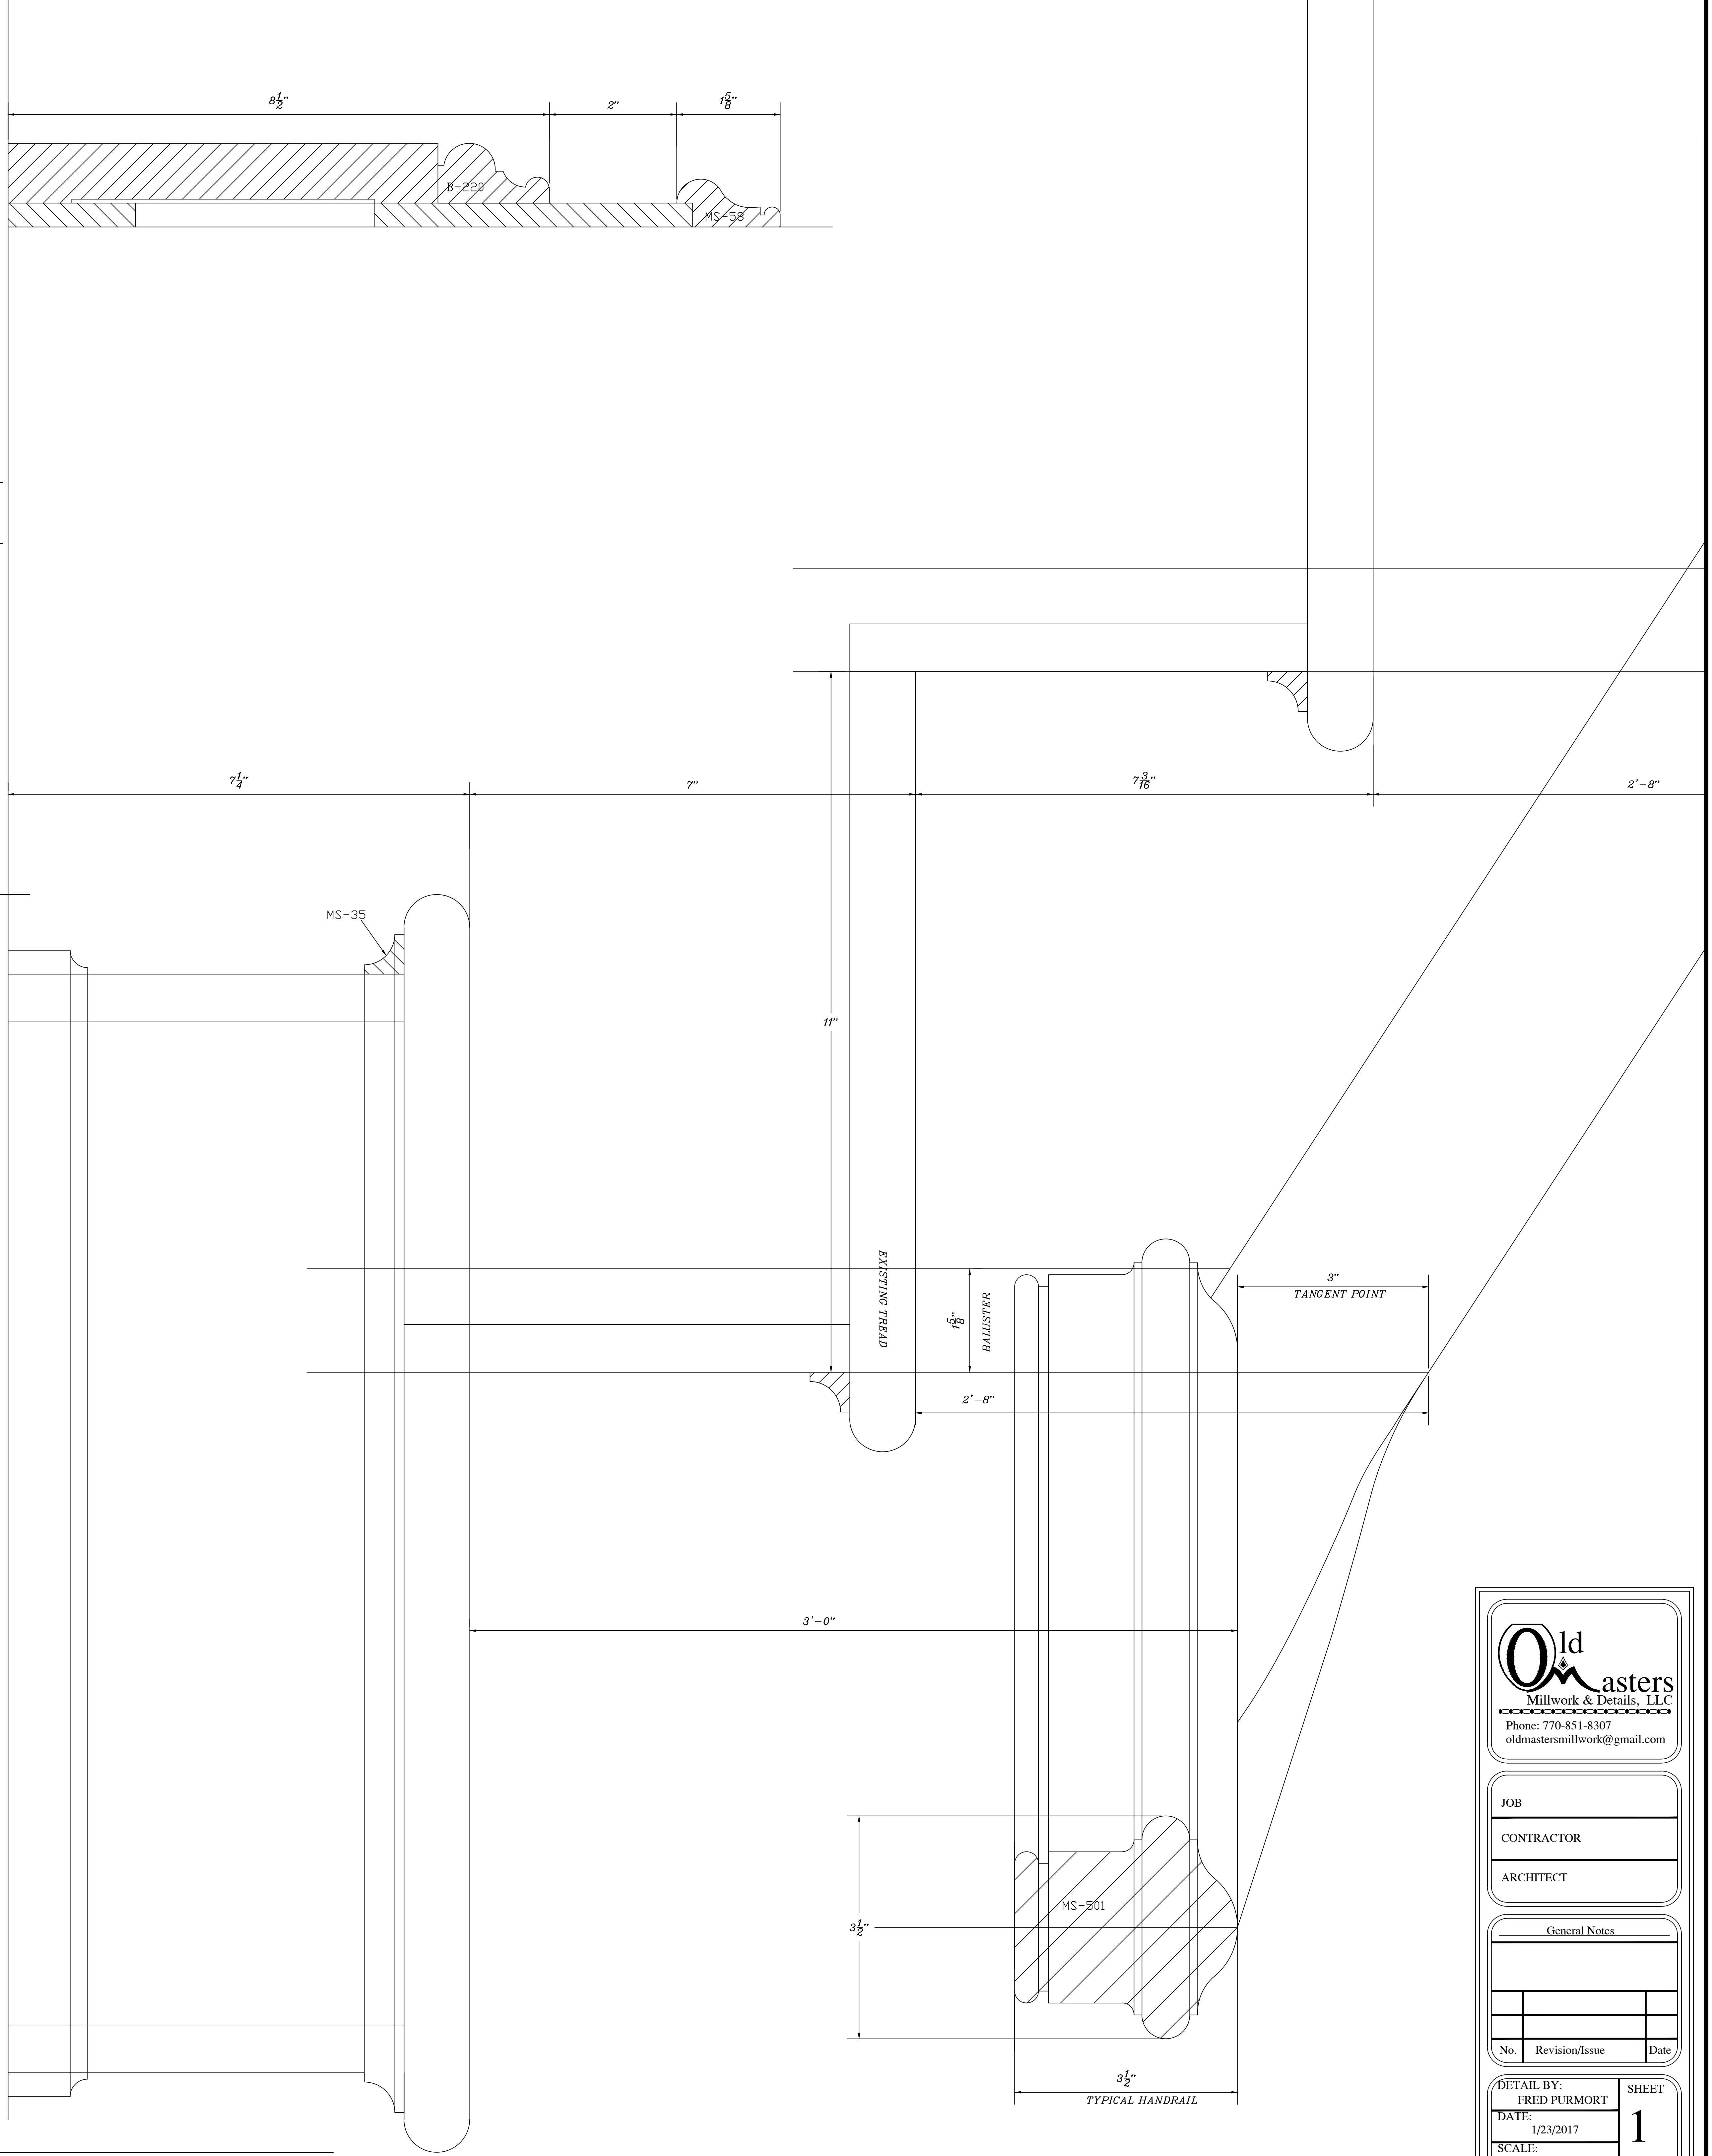

©COPYRIGHT  
 OLD MASTERS MILLWORK & DETAILS  
 2018 ALL RIGHTS RESERVED

PLEASE NOTE:  
 This drawing is property of OLD MASTERS MILLWORK & DETAILS LLC  
 and may not be used or reproduced without written permission.

4'-10 3/8" TO SKIRT

**Old Masters**  
 Millwork & Details, LLC  
 Phone: 770-851-8307  
 oldmastersmillwork@gmail.com

JOB  
 CONTRACTOR  
 ARCHITECT

General Notes

No.	Revision/Issue	Date

DETAIL BY: FRED PURMORT  
 DATE: 1/23/2017  
 SCALE: 1/8" = 1'-0"

SHEET  
**1**