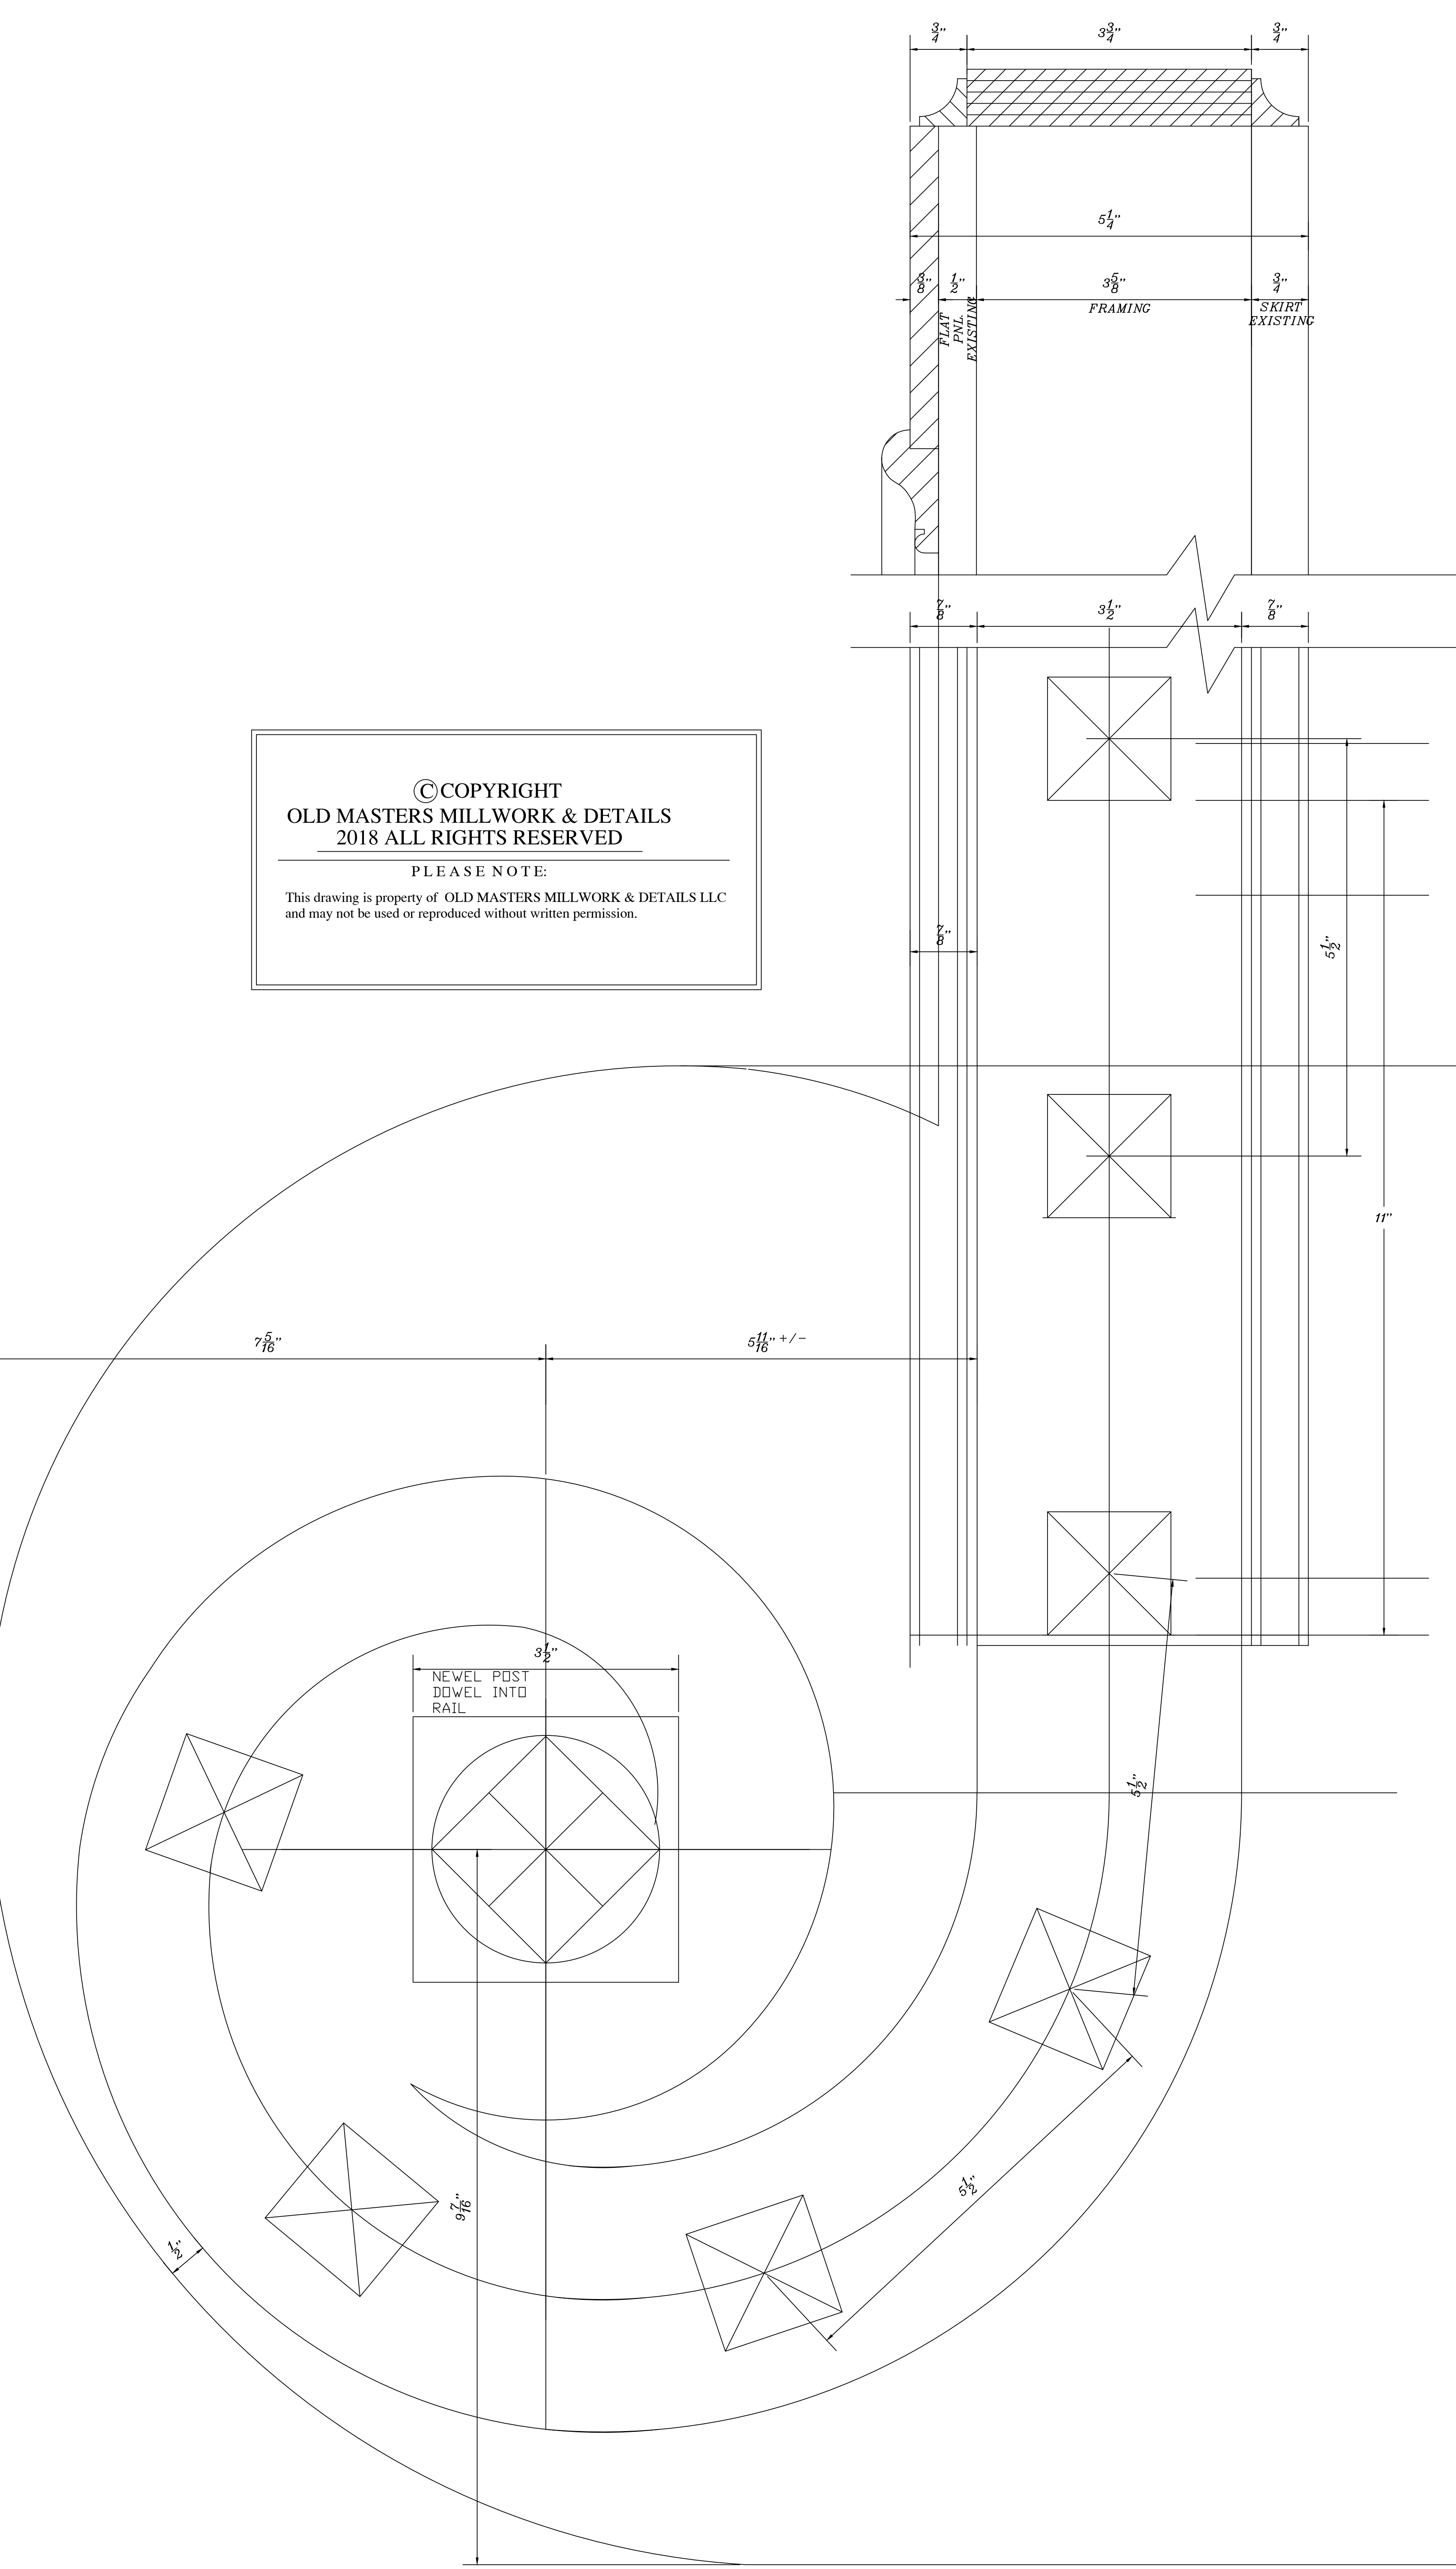

4'-10 3/8" TO SKIRT

**Old Masters**  
 Millwork & Details, LLC  
 Phone: 770-851-8307  
 oldmastersmillwork@gmail.com

JOB  
 CONTRACTOR  
 ARCHITECT

General Notes

No.	Revision/Issue	Date

DETAIL BY: FRED PURMORT  
 DATE: 1/23/2017  
 SCALE: 1/8" = 1'-0"

SHEET  
**1**