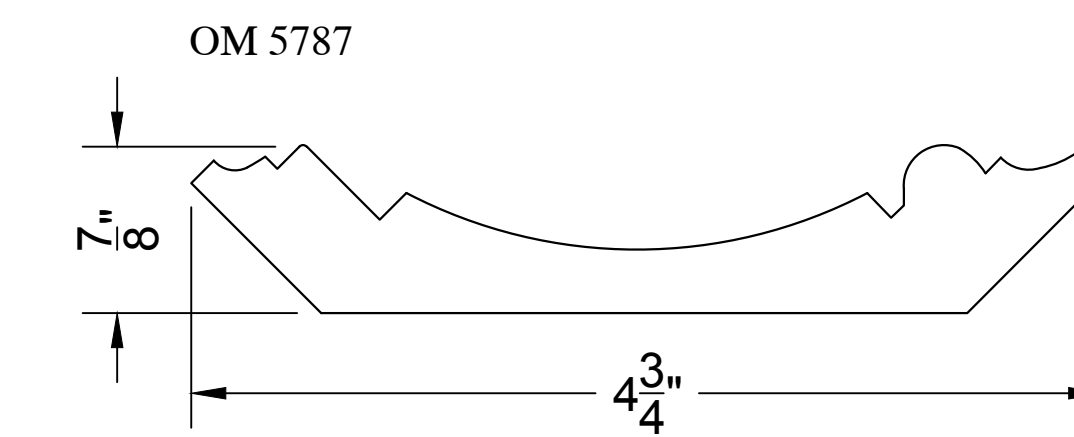

Old Masters
Millwork & Details, LLC
Phone: 770-851-8307
oldmastersmillwork@gmail.com

DETAIL BY: FRED PURMORT	SHEET
DATE: 12/15/2017	20
SCALE: FULL	

CROWN

OM 5822

OM 4059

OM 5877

OM 13639

OM 2780