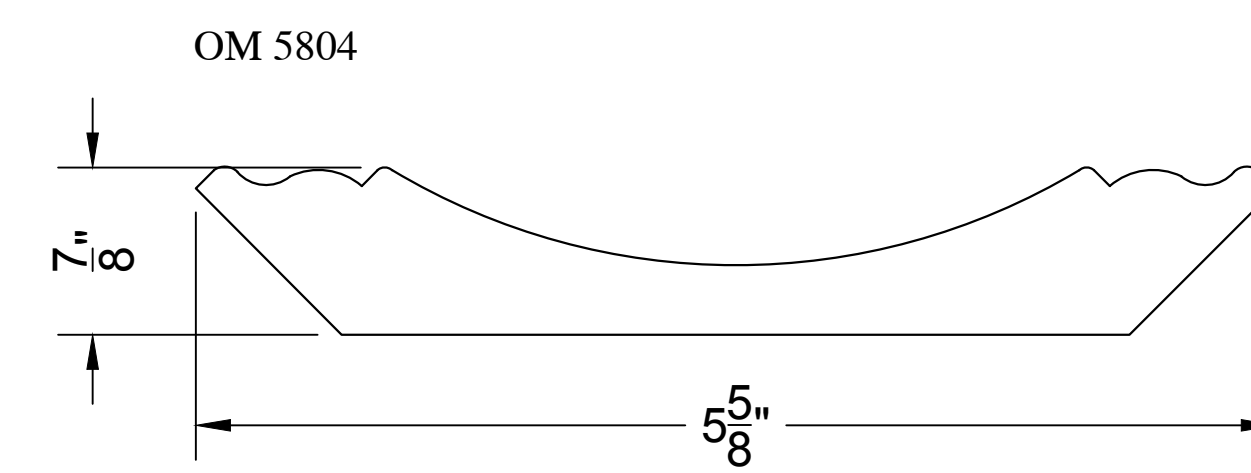

Old Masters
Millwork & Details, LLC
Phone: 770-851-8307
oldmastersmillwork@gmail.com

DETAIL BY: FRED PURMORT	SHEET
DATE: 12/15/2017	20
SCALE: FULL	

CROWN

OM 5822

OM 4059

OM 5877

OM 13639

OM 2780