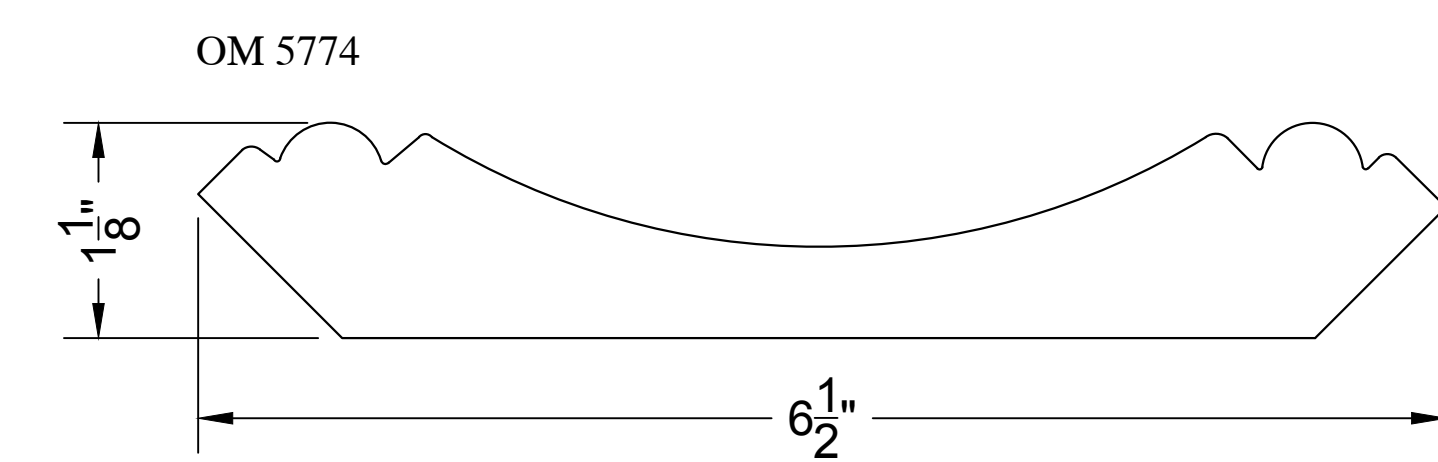

Old Masters
Millwork & Details, LLC
Phone: 770-851-8307
oldmastersmillwork@gmail.com

DETAIL BY: FRED PURMORT	SHEET
DATE: 12/15/2017	20
SCALE: FULL	

CROWN

OM 5822

OM 4059

OM 5877

OM 13639

OM 2780