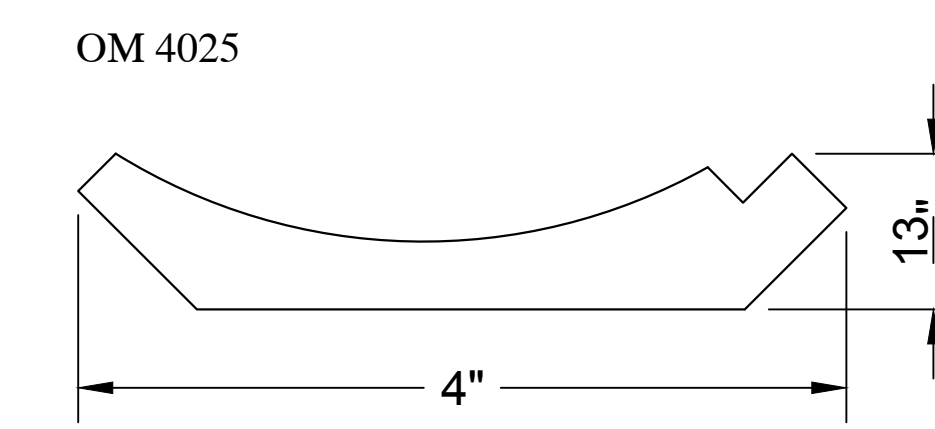

Old Masters
Millwork & Details, LLC
Phone: 770-851-8307
oldmastersmillwork@gmail.com

DETAIL BY: FRED PURMORT	SHEET
DATE: 12/15/2017	20
SCALE: FULL	

CROWN

OM 5822

OM 4059

OM 5877

OM 13639

OM 2780