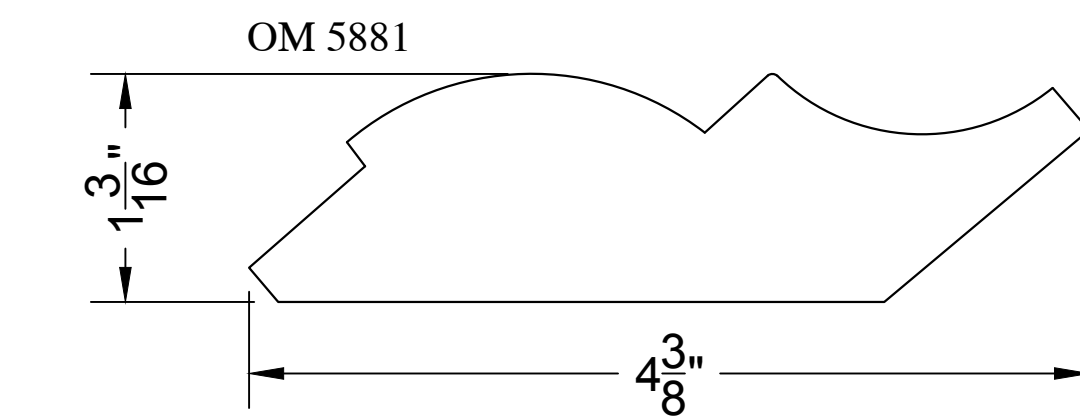

Old Masters
Millwork & Details, LLC
Phone: 770-851-8307
oldmastersmillwork@gmail.com

DETAIL BY: FRED PURMORT	SHEET
DATE: 12/15/2017	20
SCALE: FULL	

CROWN

OM 5822

OM 4059

OM 5877

OM 13639

OM 2780