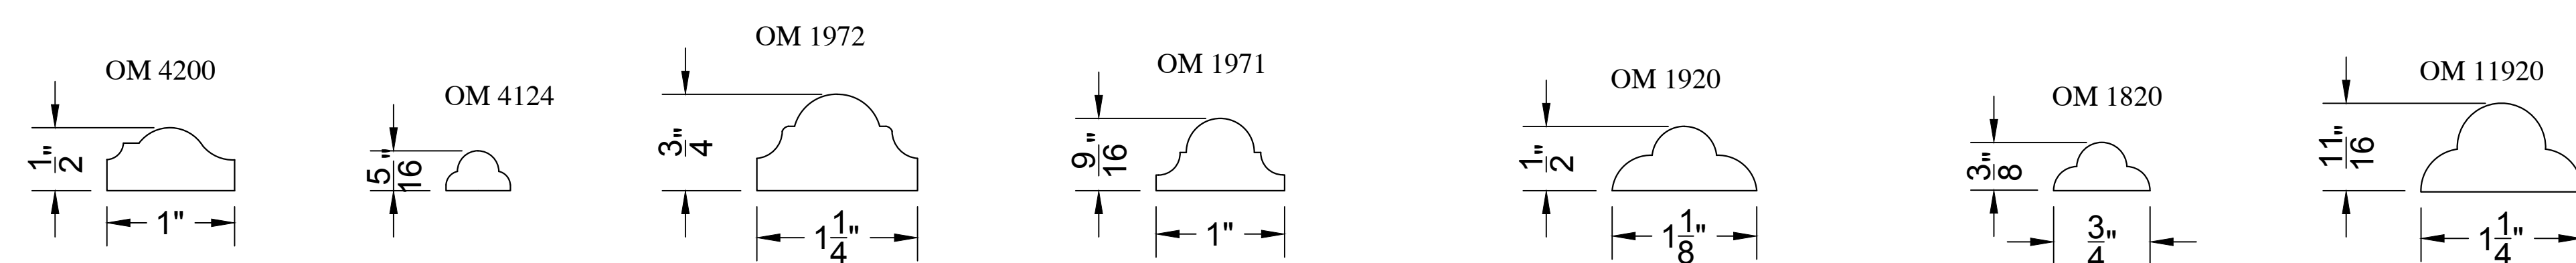

CLOVER MOULDINGS