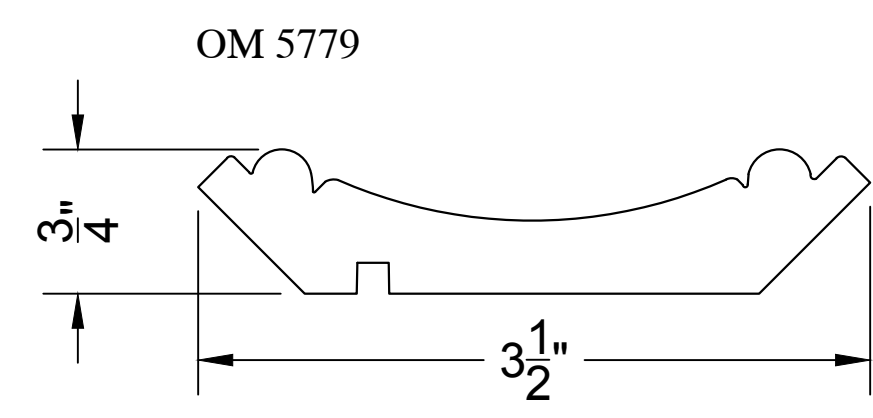

Old Masters
Millwork & Details, LLC
Phone: 770-851-8307
oldmastersmillwork@gmail.com

DETAIL BY: FRED PURMORT	SHEET
DATE: 12/15/2017	20
SCALE: FULL	

CROWN

OM 5822

OM 4059

OM 5877

OM 13639

OM 2780