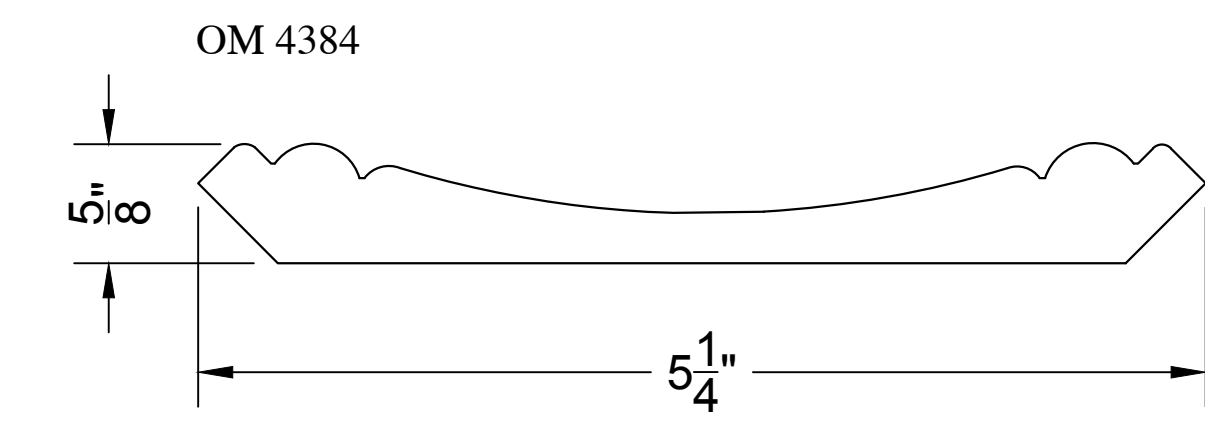

Old Masters
Millwork & Details, LLC
Phone: 770-851-8307
oldmastersmillwork@gmail.com

DETAIL BY: FRED PURMORT	SHEET
DATE: 12/15/2017	20
SCALE: FULL	

CROWN

OM 5822

OM 4059

OM 5877

OM 13639

OM 2780