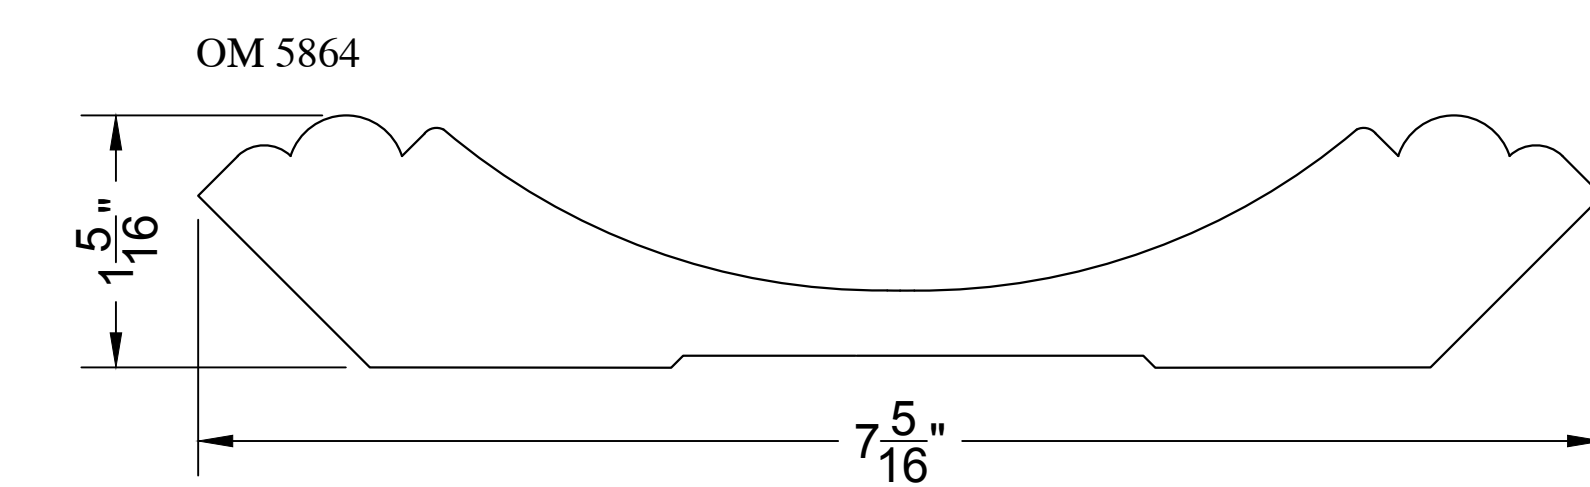

Old Masters
Millwork & Details, LLC
Phone: 770-851-8307
oldmastersmillwork@gmail.com

DETAIL BY: FRED PURMORT	SHEET
DATE: 12/15/2017	20
SCALE: FULL	

CROWN

OM 5822

OM 4059

OM 5877

OM 13639

OM 2780