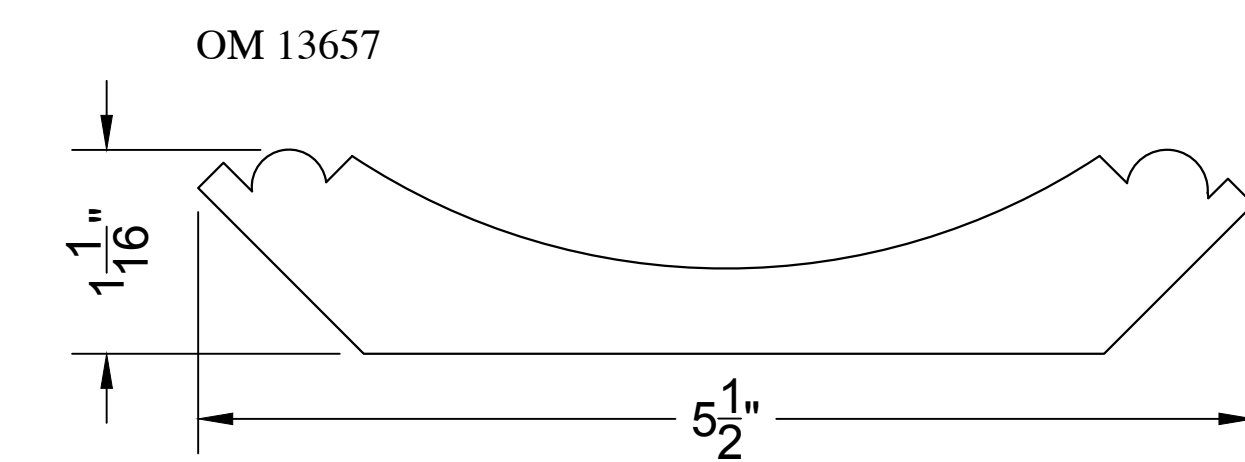

Old Masters
Millwork & Details, LLC
Phone: 770-851-8307
oldmastersmillwork@gmail.com

DETAIL BY: FRED PURMORT	SHEET
DATE: 12/15/2017	20
SCALE: FULL	

CROWN

OM 5822

OM 4059

OM 5877

OM 13639

OM 2780