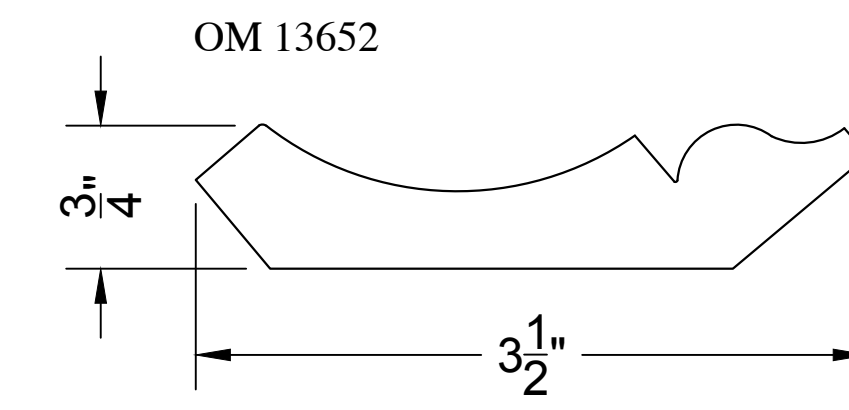

Old Masters
Millwork & Details, LLC
Phone: 770-851-8307
oldmastersmillwork@gmail.com

DETAIL BY: FRED PURMORT	SHEET
DATE: 12/15/2017	20
SCALE: FULL	

CROWN

OM 5822

OM 4059

OM 5877

OM 13639

OM 2780