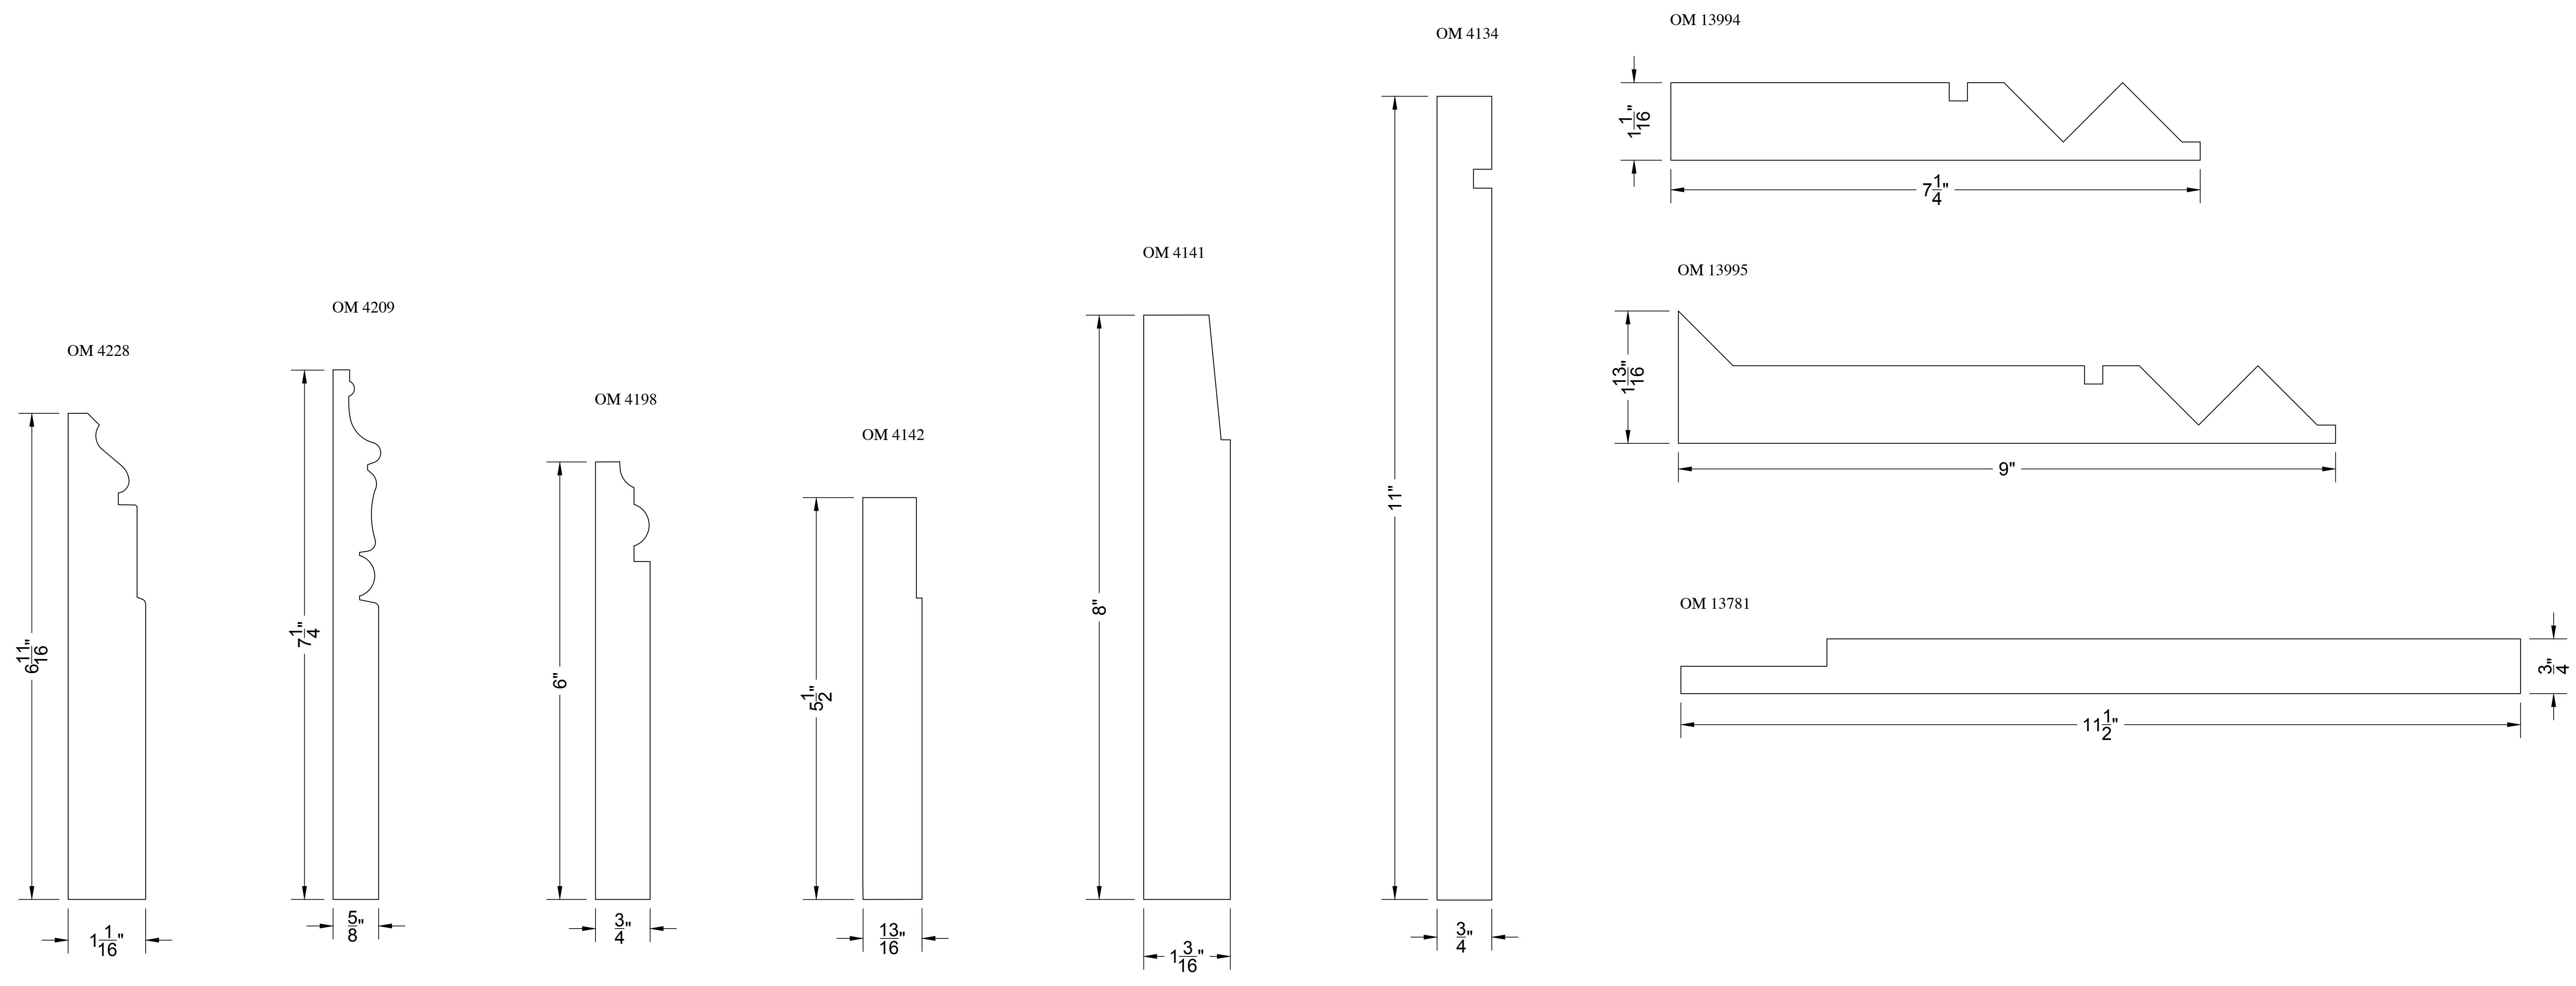

Old Masters
Millwork & Details, LLC
Phone: 770-851-8307
oldmastersmillwork@gmail.com

DETAIL BY: FRED PURMORT	SHEET
DATE: 12/15/2017	4
SCALE: FULL