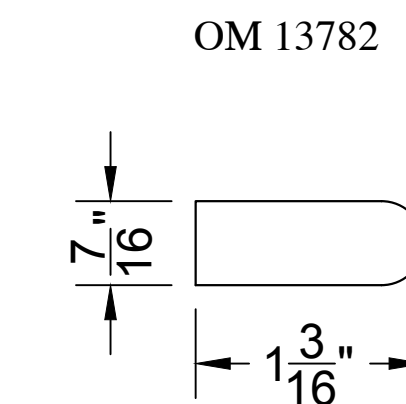

DETAIL BY: FRED PURMORT	SHEET
DATE: 12/15/2017	5
SCALE: FULL	

BASE CAP

BASE CAP

BED MOULDINGS

HALF ROUND

CASING

OM 3879

OM 7826