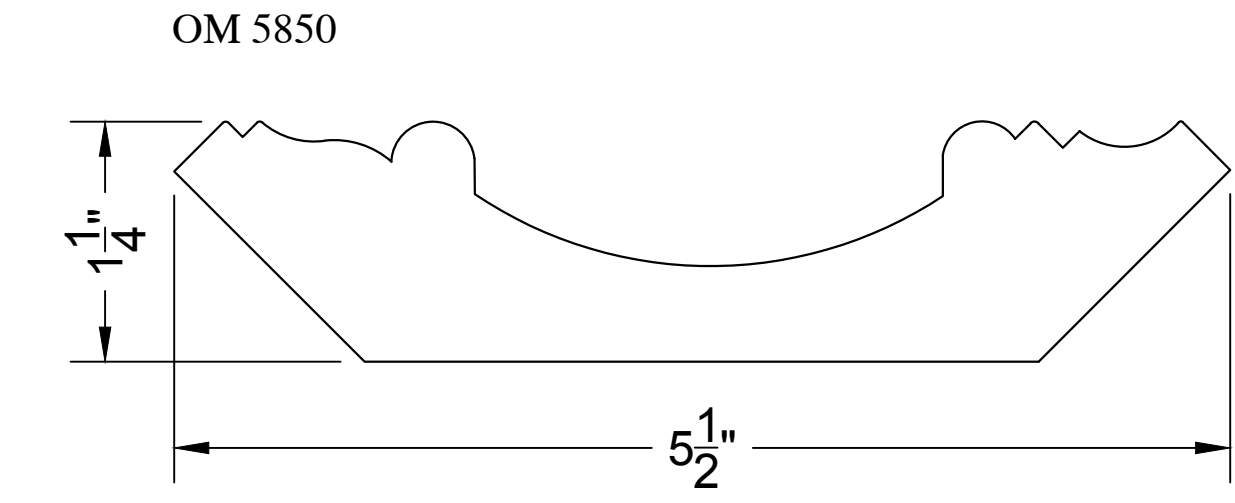

Old Masters
Millwork & Details, LLC
Phone: 770-851-8307
oldmastersmillwork@gmail.com

DETAIL BY: FRED PURMORT	SHEET
DATE: 12/15/2017	20
SCALE: FULL	

CROWN

OM 5822

OM 4059

OM 5877

OM 13639

OM 2780