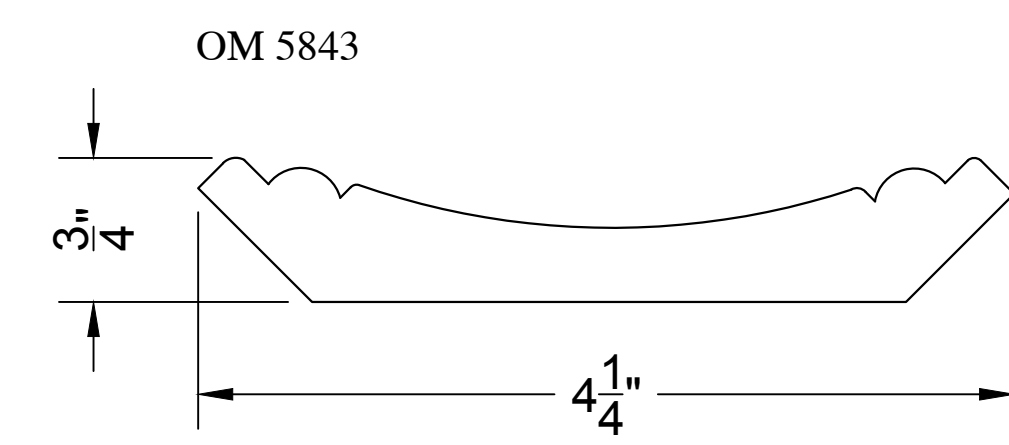

Old Masters
Millwork & Details, LLC
Phone: 770-851-8307
oldmastersmillwork@gmail.com

DETAIL BY: FRED PURMORT	SHEET
DATE: 12/15/2017	20
SCALE: FULL	

CROWN

OM 5822

OM 4059

OM 5877

OM 13639

OM 2780