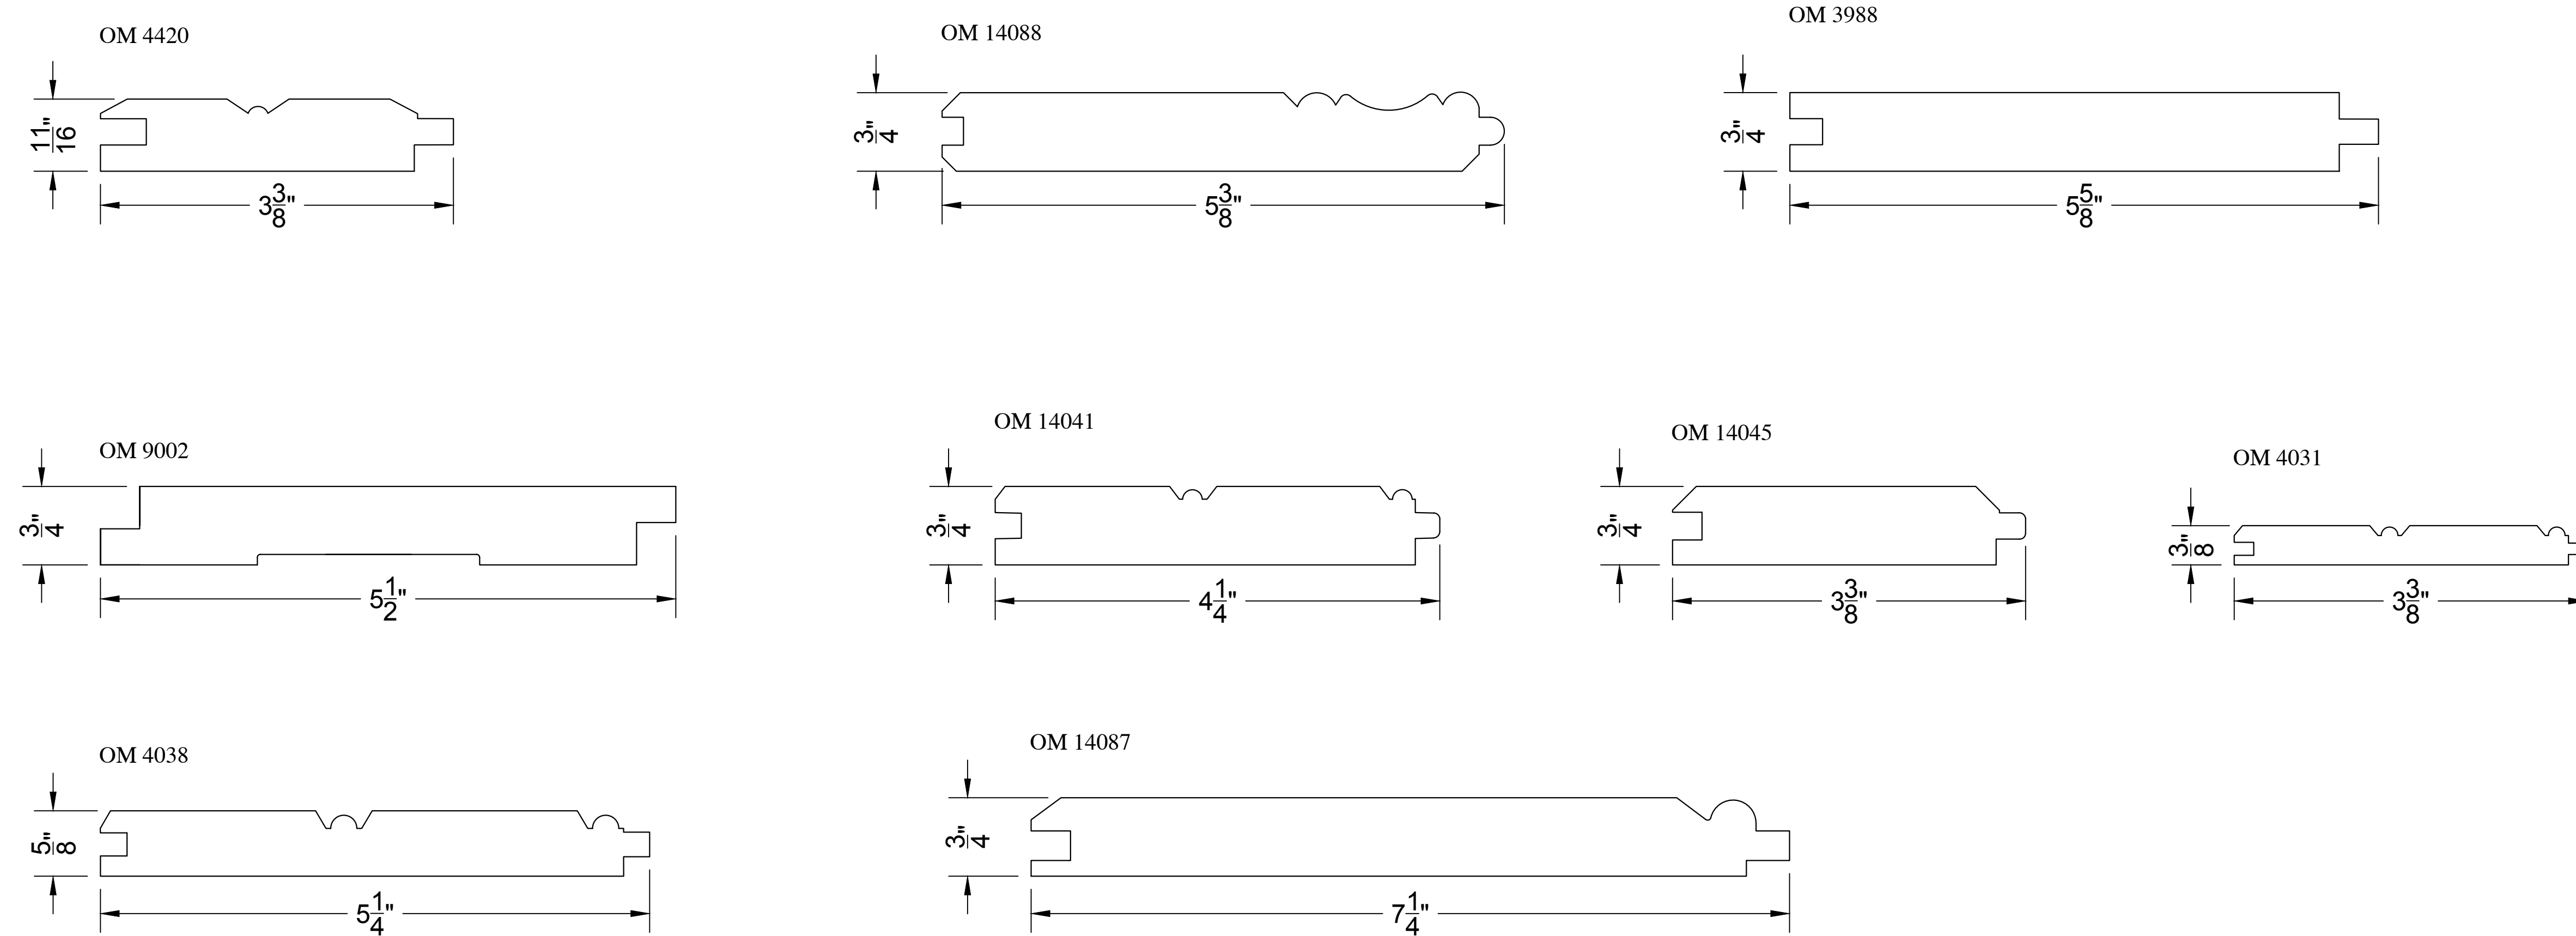

DETAIL BY: FRED PURMORT	SHEET
DATE: 12/15/2017	27
SCALE: FULL	

CROWN

STOPS

T&G

WINDOW STOOLS

SIDINGS

QUARTER ROUNDS

PLINTHS