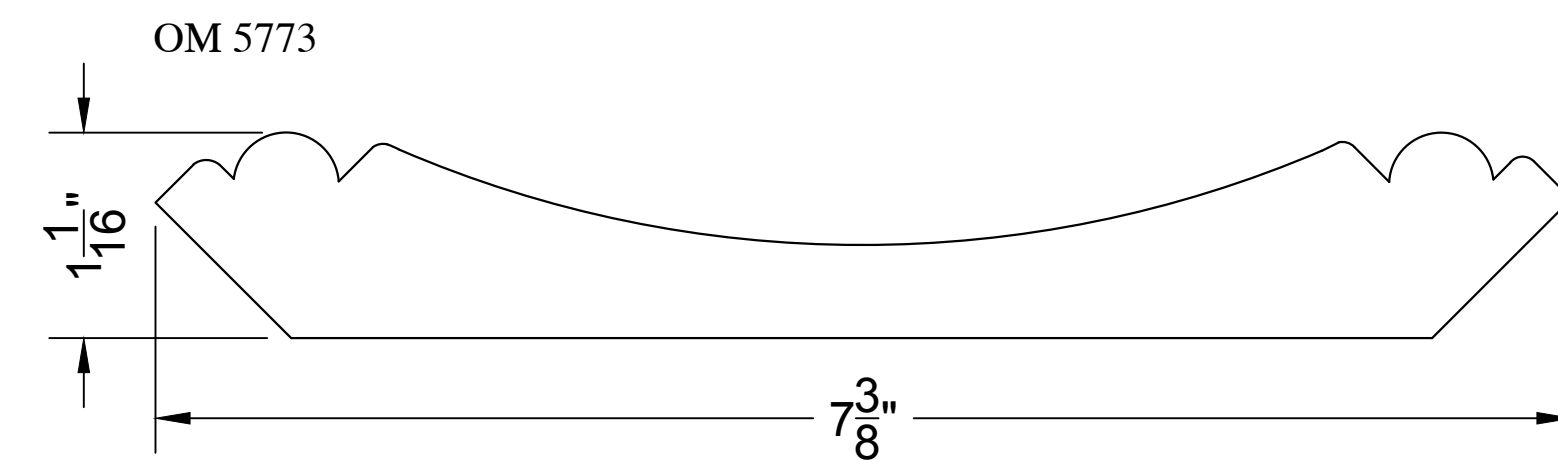

Old Masters
Millwork & Details, LLC
Phone: 770-851-8307
oldmastersmillwork@gmail.com

DETAIL BY: FRED PURMORT	SHEET
DATE: 12/15/2017	20
SCALE: FULL	

CROWN

OM 5822

OM 4059

OM 5877

OM 13639

OM 2780