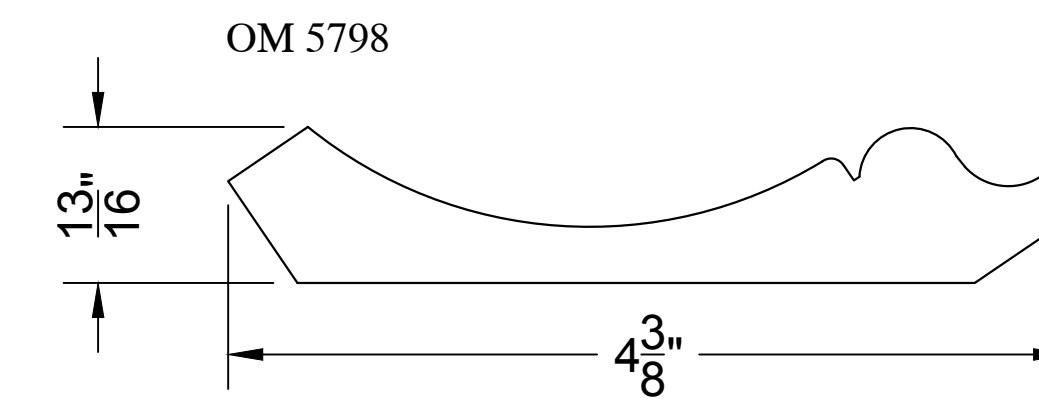

Old Masters
Millwork & Details, LLC
Phone: 770-851-8307
oldmastersmillwork@gmail.com

DETAIL BY: FRED PURMORT	SHEET
DATE: 12/15/2017	20
SCALE: FULL	

CROWN

OM 5822

OM 4059

OM 5877

OM 13639

OM 2780