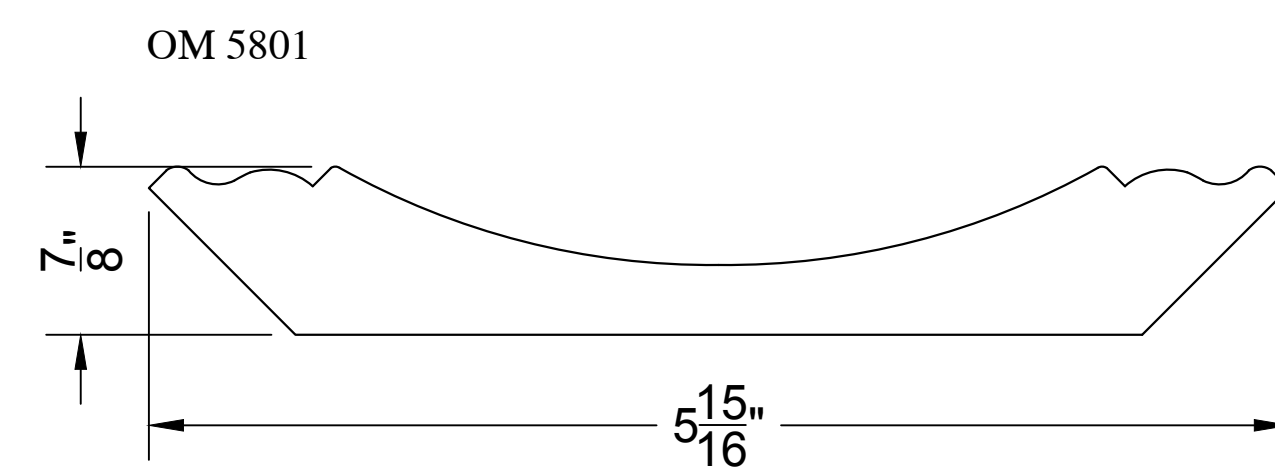

Old Masters
Millwork & Details, LLC
Phone: 770-851-8307
oldmastersmillwork@gmail.com

DETAIL BY: FRED PURMORT	SHEET
DATE: 12/15/2017	20
SCALE: FULL	

CROWN

OM 5822

OM 4059

OM 5877

OM 13639

OM 2780