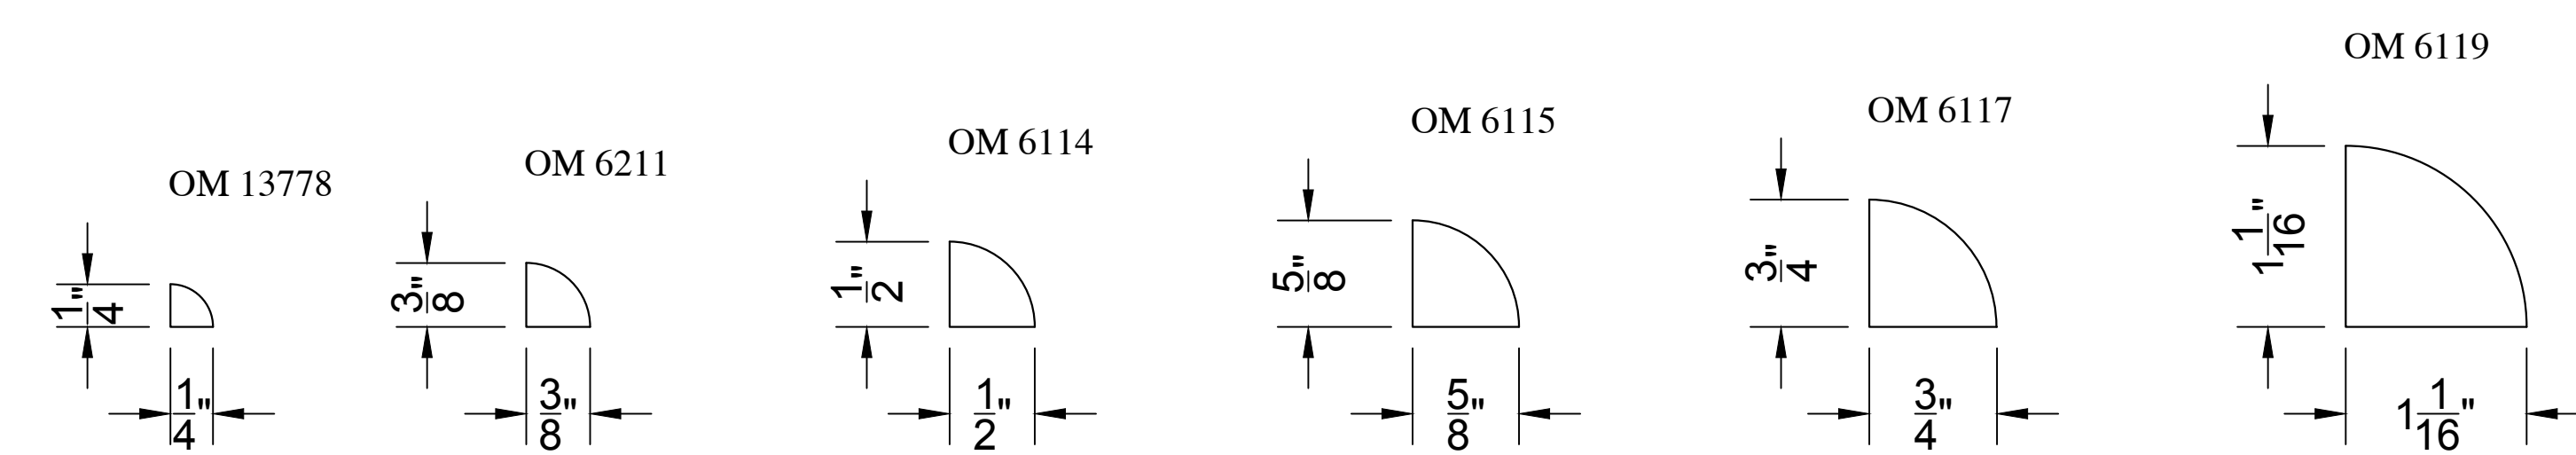

DETAIL BY: FRED PURMORT	SHEET
DATE: 12/15/2017	27
SCALE: FULL	

CROWN

STOPS

T&G

WINDOW STOOLS

SIDINGS

QUARTER ROUNDS

PLINTHS