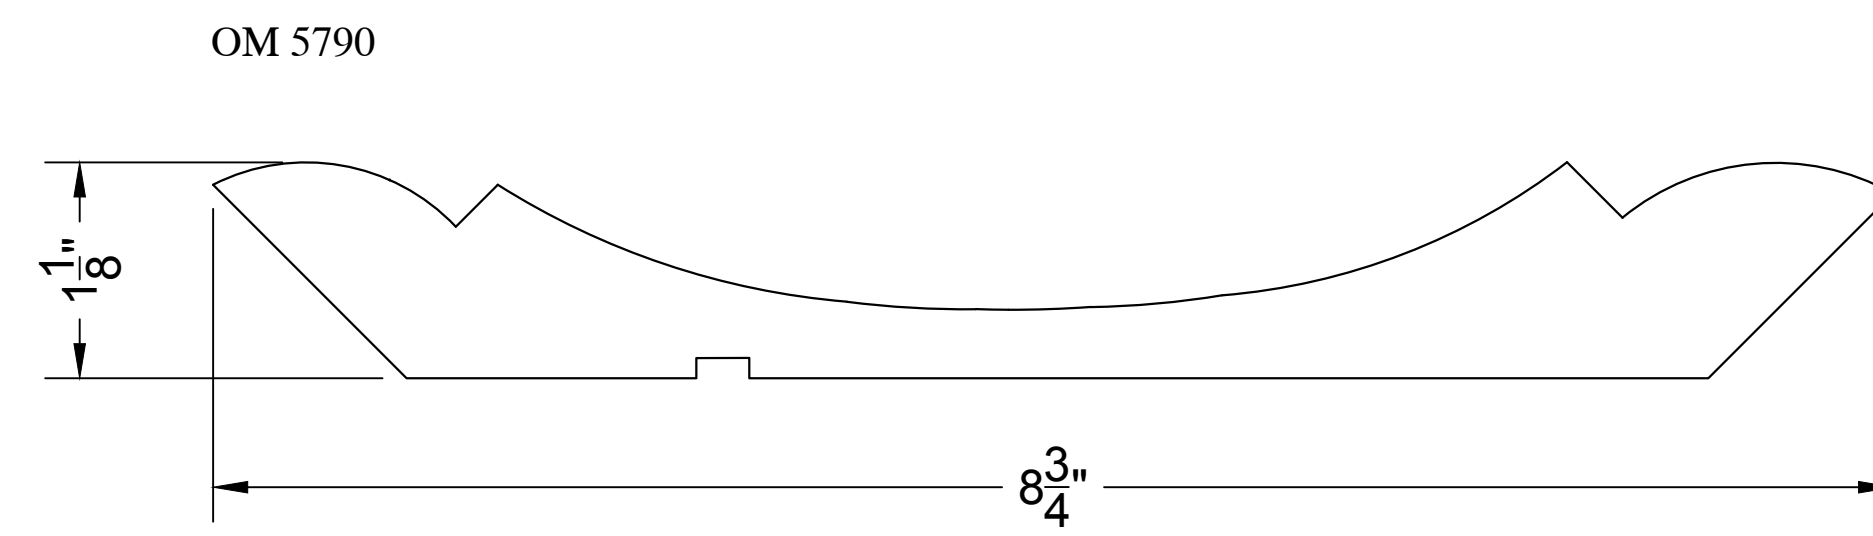

Old Masters
Millwork & Details, LLC
Phone: 770-851-8307
oldmastersmillwork@gmail.com

DETAIL BY: FRED PURMORT	SHEET
DATE: 12/15/2017	20
SCALE: FULL	

CROWN

OM 5822

OM 4059

OM 5877

OM 13639

OM 2780