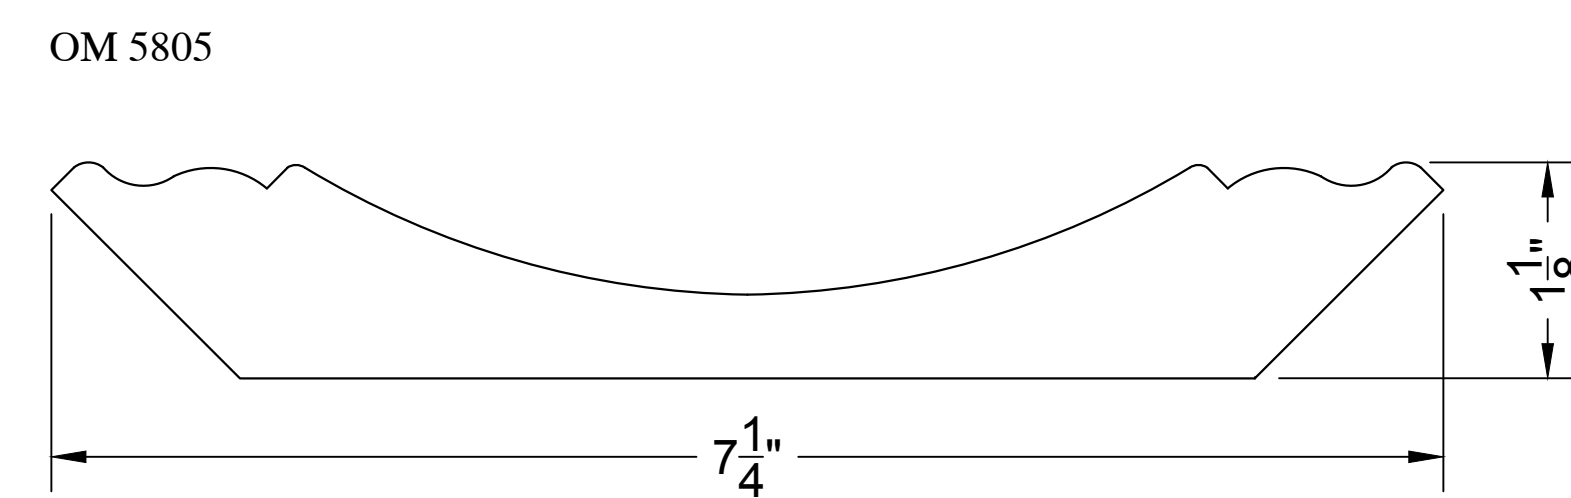

Old Masters
Millwork & Details, LLC
Phone: 770-851-8307
oldmastersmillwork@gmail.com

DETAIL BY: FRED PURMORT	SHEET
DATE: 12/15/2017	20
SCALE: FULL	

CROWN

OM 5822

OM 4059

OM 5877

OM 13639

OM 2780