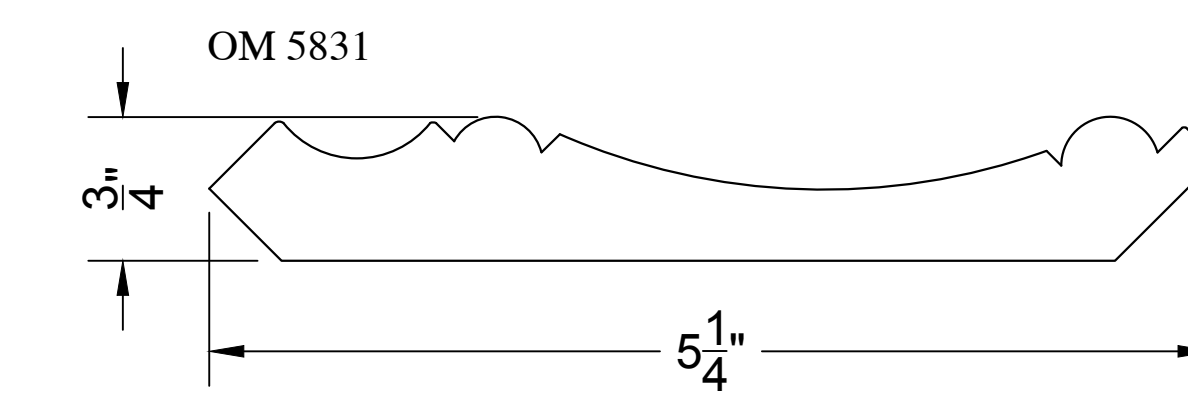

Old Masters
Millwork & Details, LLC
Phone: 770-851-8307
oldmastersmillwork@gmail.com

DETAIL BY: FRED PURMORT	SHEET
DATE: 12/15/2017	20
SCALE: FULL	

CROWN

OM 5822

OM 4059

OM 5877

OM 13639

OM 2780