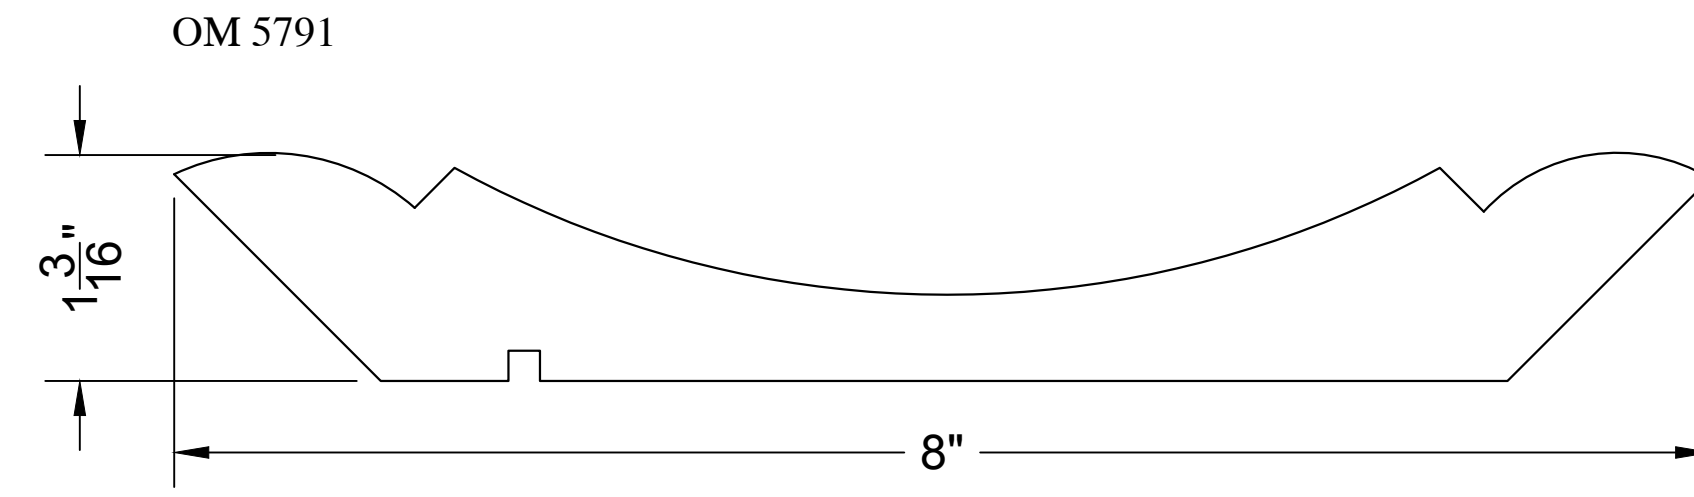

Old Masters
Millwork & Details, LLC
Phone: 770-851-8307
oldmastersmillwork@gmail.com

DETAIL BY: FRED PURMORT	SHEET
DATE: 12/15/2017	20
SCALE: FULL	

CROWN

OM 5822

OM 4059

OM 5877

OM 13639

OM 2780