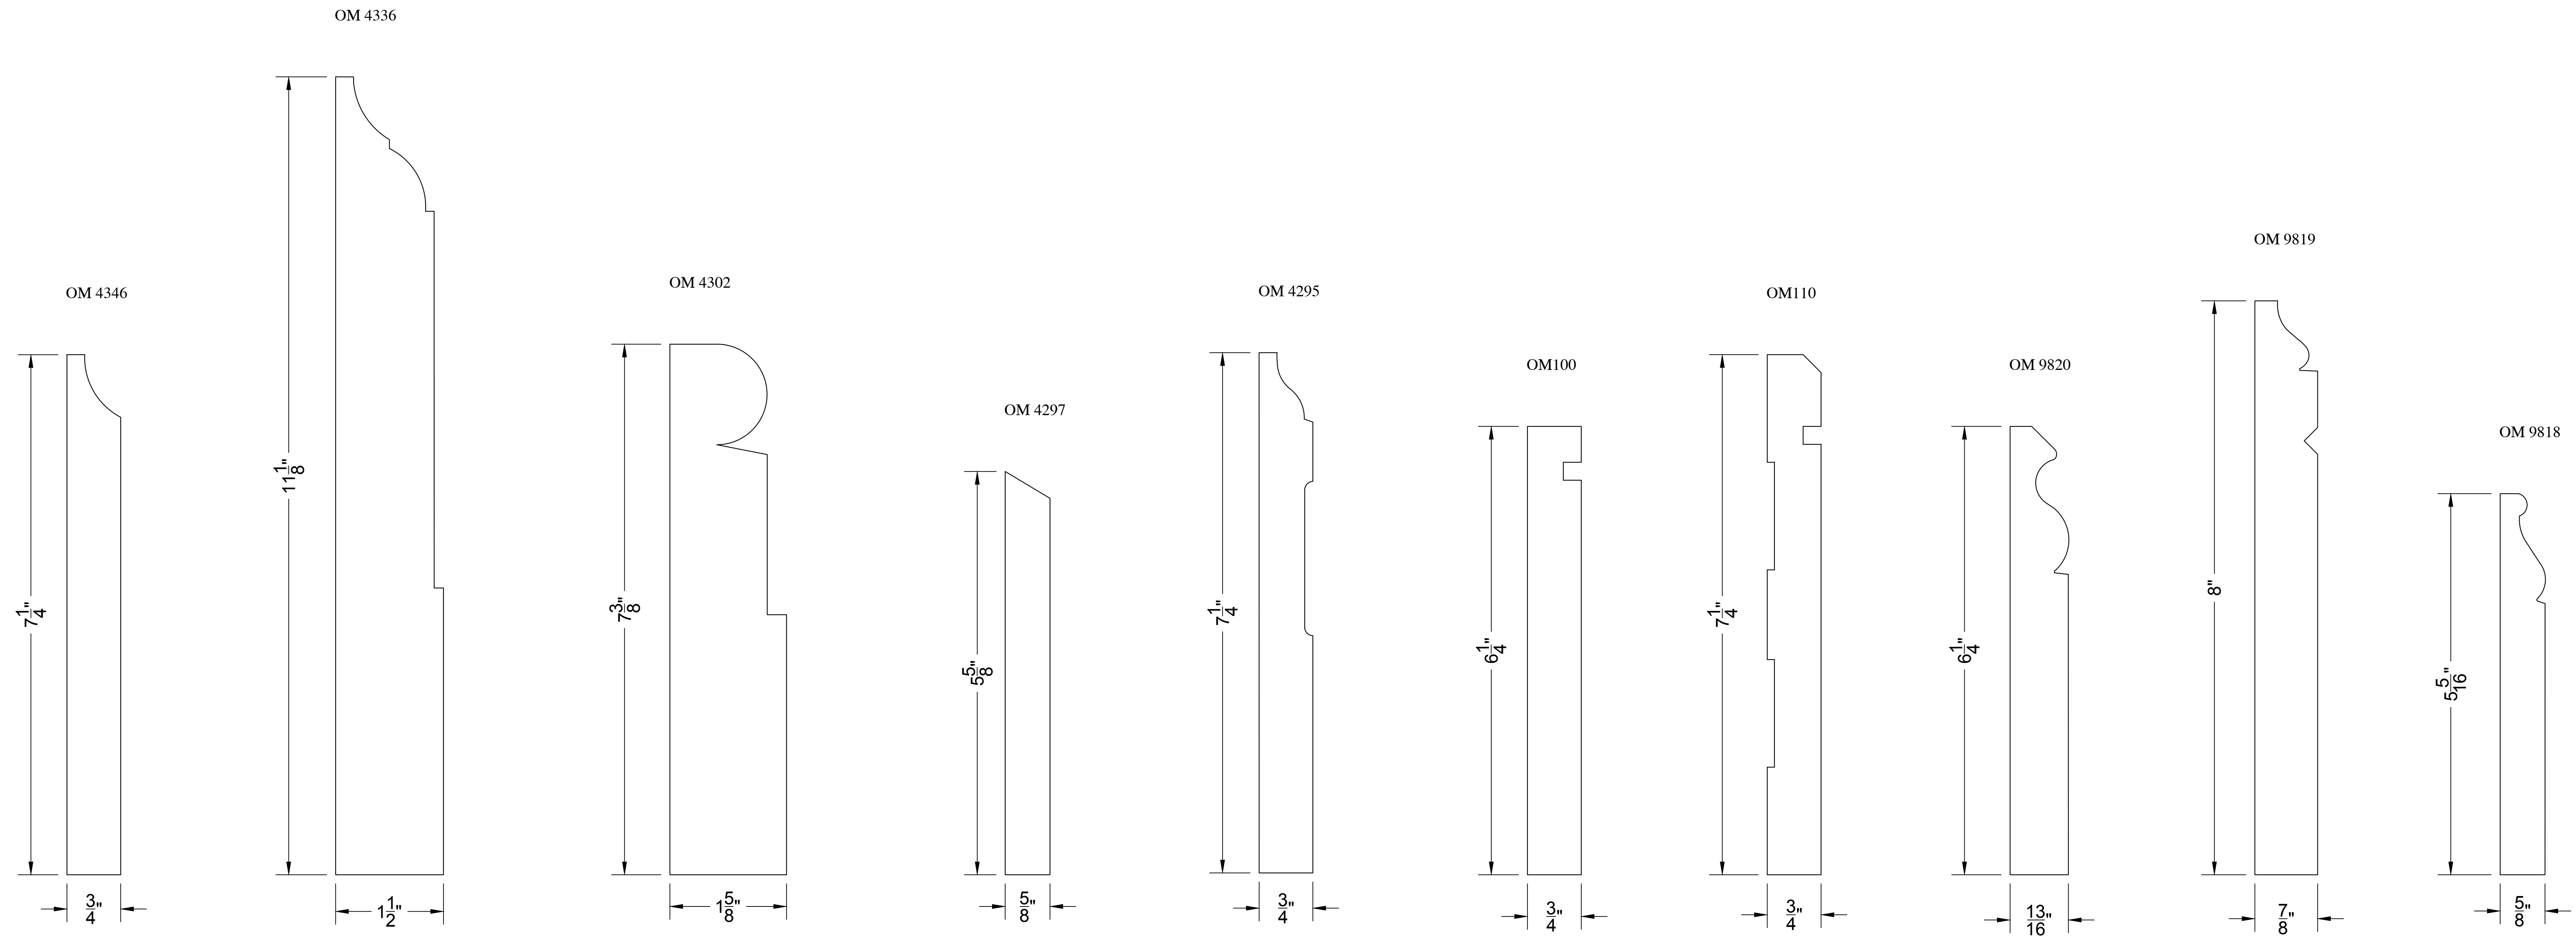

Old Masters
Millwork & Details, LLC
Phone: 770-851-8307
oldmastersmillwork@gmail.com

DETAIL BY: FRED PURMORT	SHEET
DATE: 12/15/2017	4
SCALE: FULL