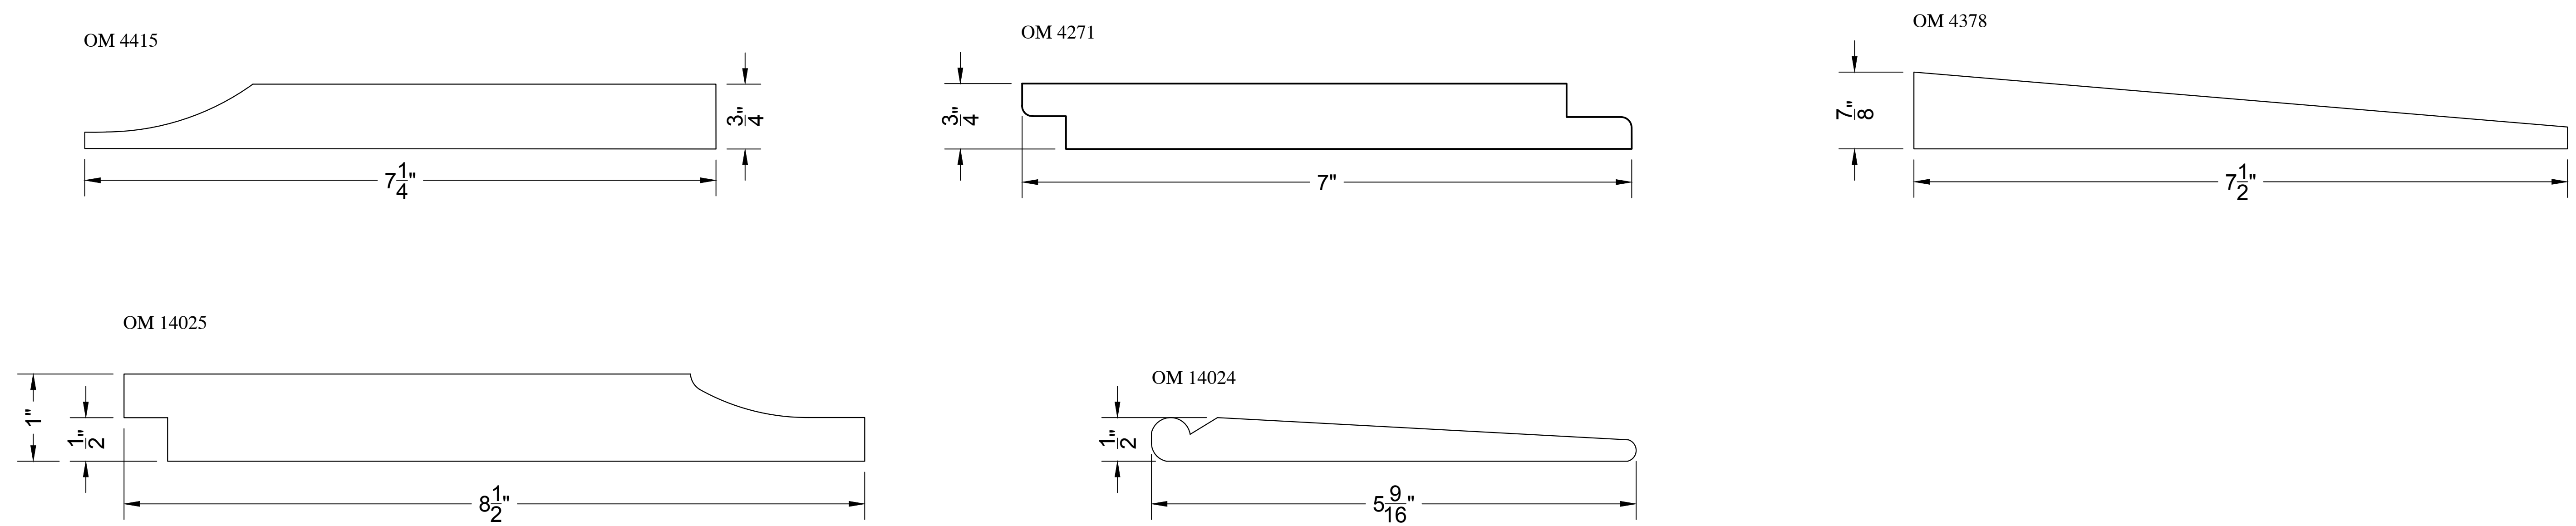

DETAIL BY: FRED PURMORT	SHEET
DATE: 12/15/2017	27
SCALE: FULL	

CROWN

STOPS

T&G

WINDOW STOOLS

SIDINGS

QUARTER ROUNDS

PLINTHS