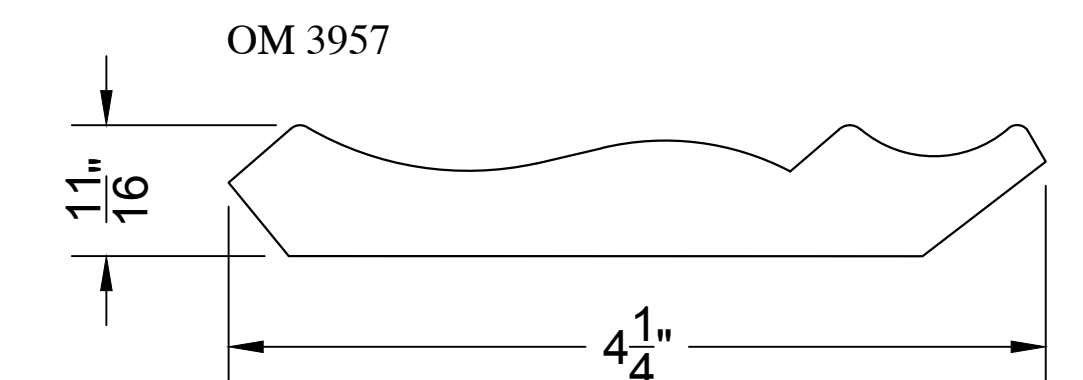

Old Masters
Millwork & Details, LLC
Phone: 770-851-8307
oldmastersmillwork@gmail.com

DETAIL BY: FRED PURMORT	SHEET
DATE: 12/15/2017	20
SCALE: FULL	

CROWN

OM 5822

OM 4059

OM 5877

OM 13639

OM 2780