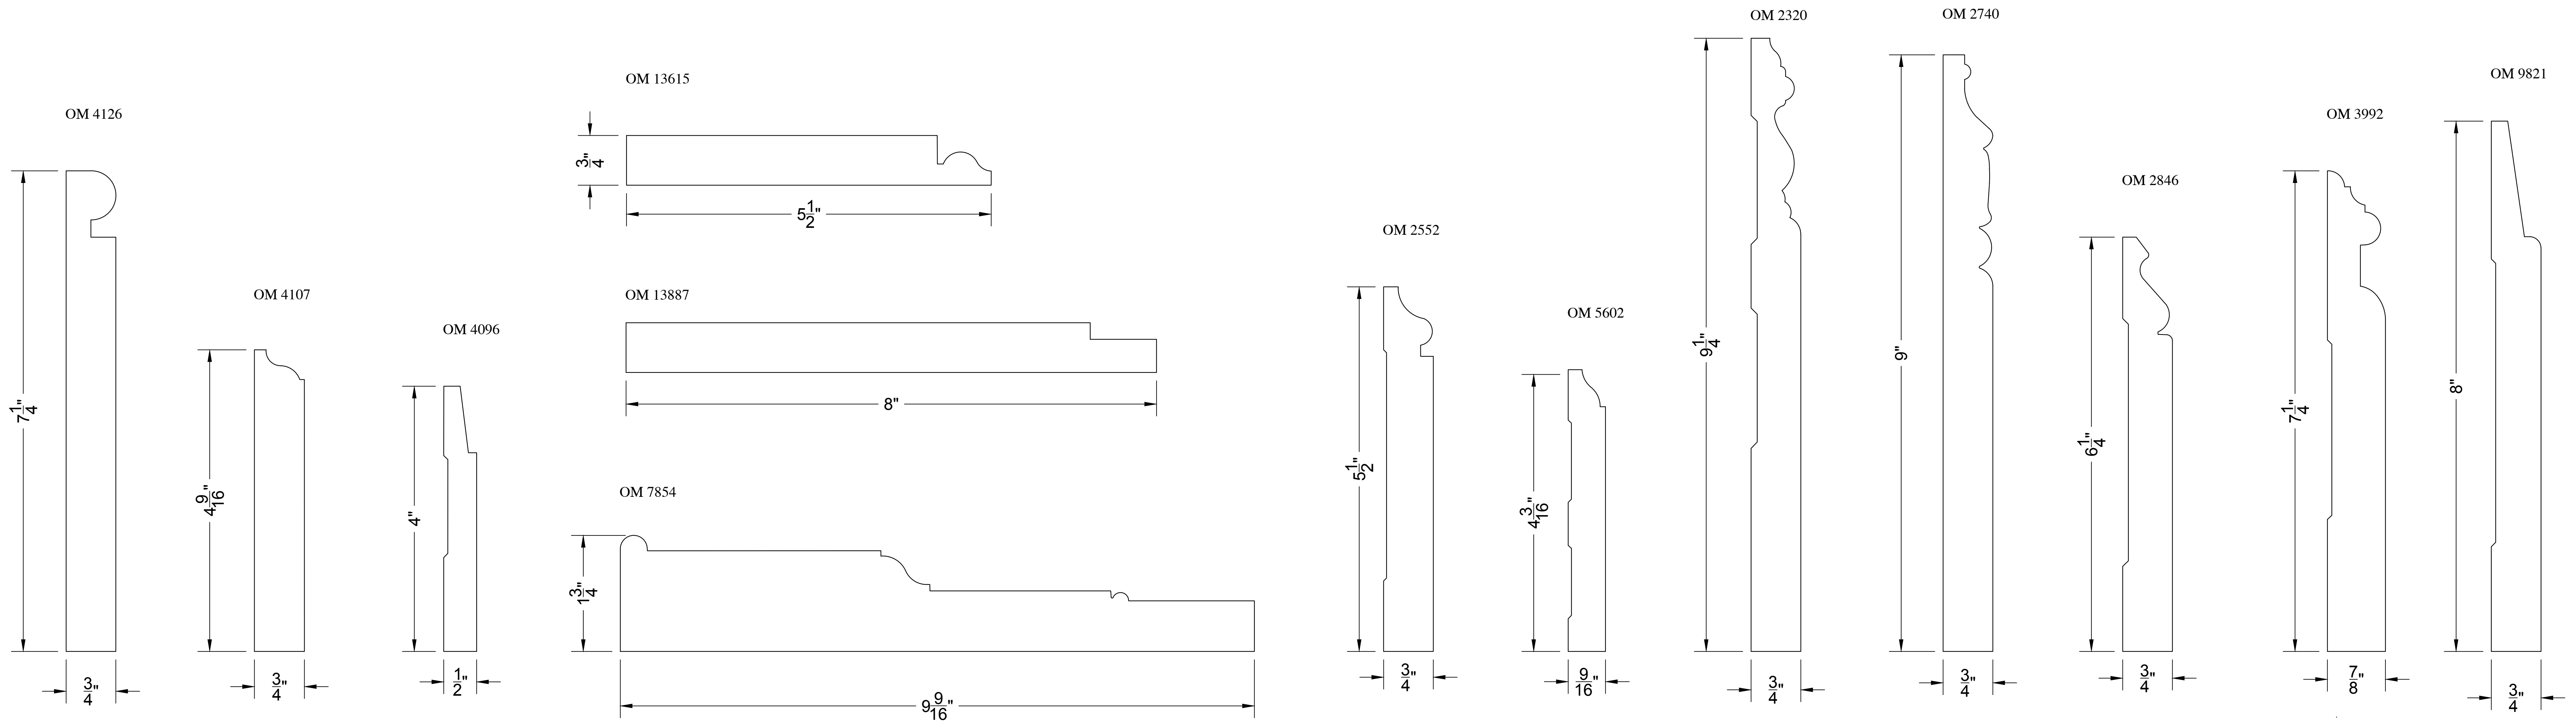

Old Masters
Millwork & Details, LLC
Phone: 770-851-8307
oldmastersmillwork@gmail.com

DETAIL BY: FRED PURMORT	SHEET
DATE: 12/15/2017	5
SCALE: FULL