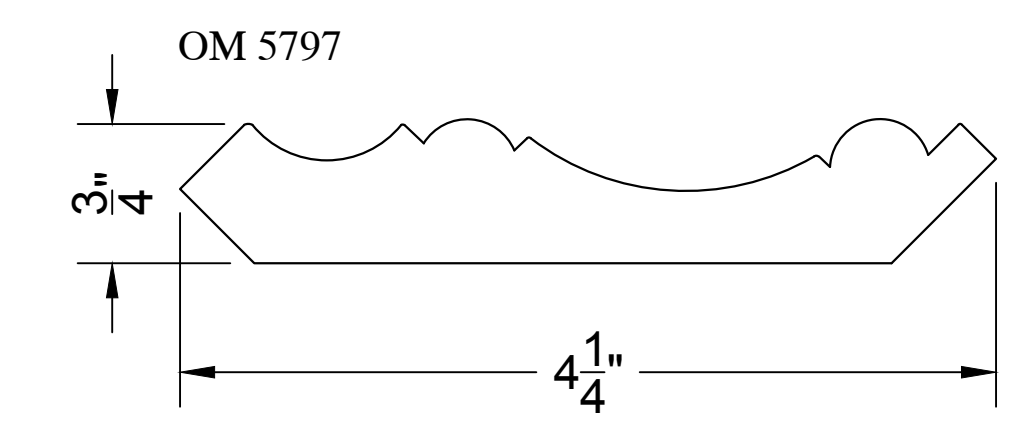

Old Masters
Millwork & Details, LLC
Phone: 770-851-8307
oldmastersmillwork@gmail.com

DETAIL BY: FRED PURMORT	SHEET
DATE: 12/15/2017	20
SCALE: FULL	

CROWN

OM 5822

OM 4059

OM 5877

OM 13639

OM 2780