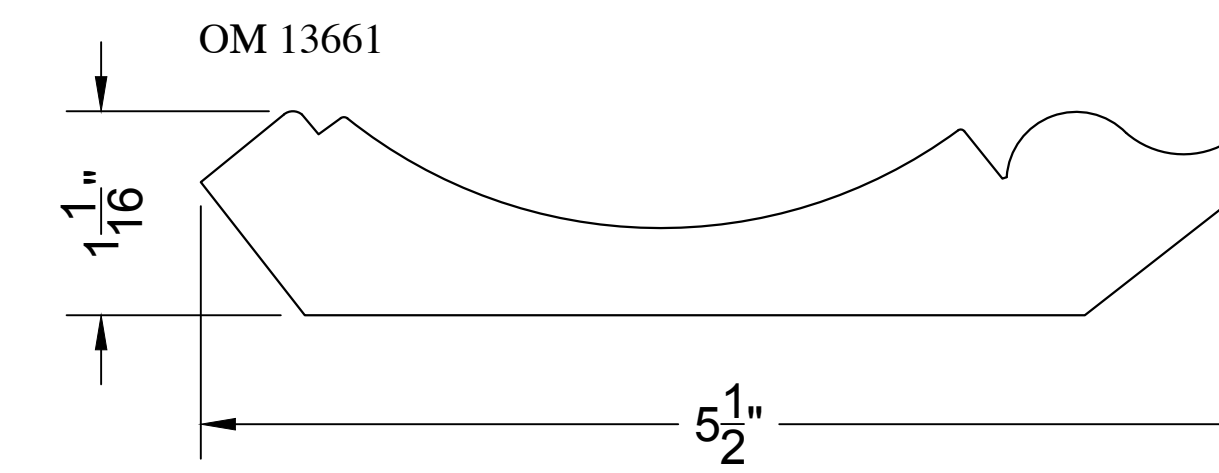

Old Masters
Millwork & Details, LLC
Phone: 770-851-8307
oldmastersmillwork@gmail.com

DETAIL BY: FRED PURMORT	SHEET
DATE: 12/15/2017	20
SCALE: FULL	

CROWN

OM 5822

OM 4059

OM 5877

OM 13639

OM 2780